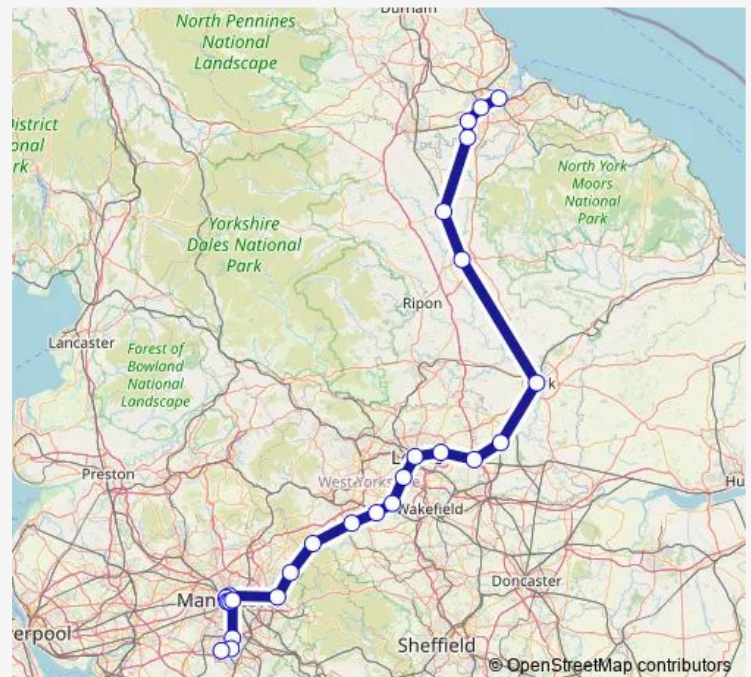

Rail Tp:Mbr->Mia TP train service from MBR to Mia

[Go to website](#)

Direction

Middlesbrough — Manchester Airport

26 stops

[Open route schedule](#)

Middlesbrough

Thornaby

Manchester Victoria

Salford Central

Deansgate

Route schedule

Middlesbrough — Manchester Airport

Monday —

Tuesday —

Wednesday —

Thursday —

Friday —

Saturday —

Sunday

09:27

Route info

Direction: Middlesbrough

Stops: 26

Trip Duration: 2 hour 44 min

■ Tp:Mbr->Mia — TP train service from MBR to Mia

Manchester Oxford Road

Manchester Piccadilly

Gatley

Heald Green

Manchester Airport

Tp:Mbr->Mia Rail time schedules and route maps are available in an offline PDF at busmaps.com. Use the busmaps.com website to see live bus times, train schedule or subway schedule, and step-by-step directions for all public transit in Manchester