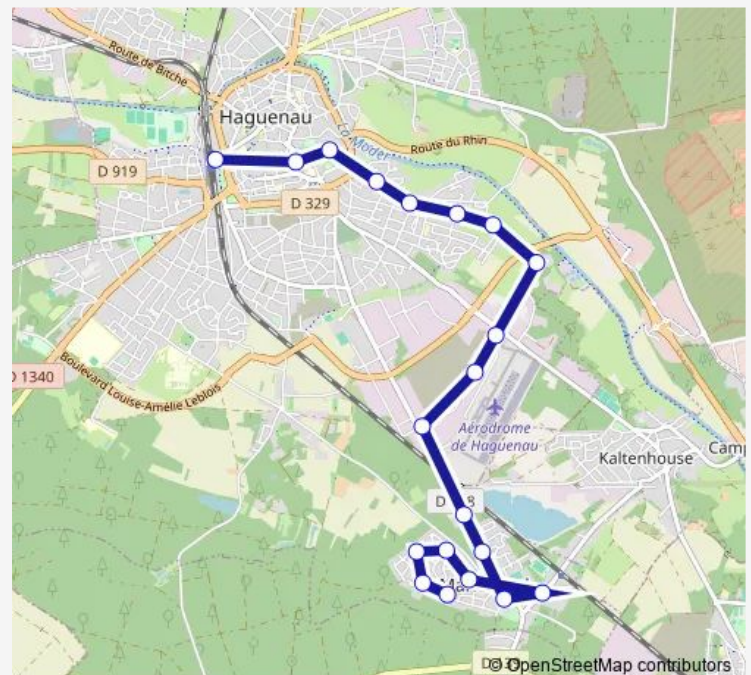

### Route schedule

Pélerins — Gare SnCF de Haguenau

Monday 07:19-13:10

Tuesday 07:19-13:10

Wednesday 07:19

Thursday 07:19-13:10

Friday 07:19-13:10

Saturday —

### Route info

Direction: Pélerins

Stops: 23

Trip Duration: 0 hour 35 min

Médiathèque

Gare Sncf de Haguenau