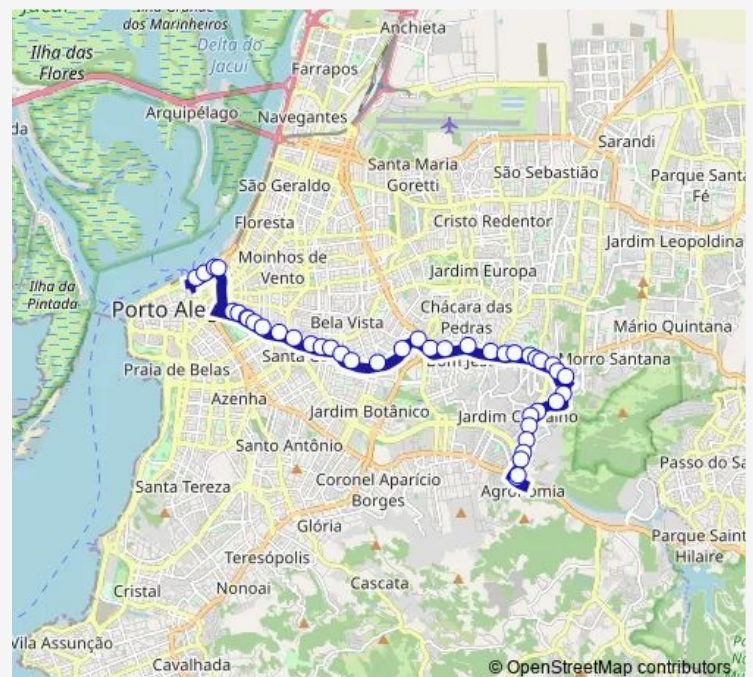

Direction

Julio DE Castilhos AL 131 — Bento Goncalves 6670

42 stops

[Open route schedule](#)

Julio DE Castilhos AL 131

Julio DE Castilhos NN 341

Julio DE Castilhos 607 EF. Igreja Universal

Conceicao 123

Oswaldo Aranha DF 522 Estação Instituto DE Educacao - Ufrgs

Oswaldo Aranha DF 626 Obelisco

Oswaldo Aranha DF 904 Auditório Araujo Viana

Oswaldo Aranha 894 AO 924 Redencao - Araujo Viana

Oswaldo Aranha DF 1102 PQ. DE Diversões DA Redenção

Oswaldo Aranha DF 1262 Hospital DE Pronto Socorro

Protasio Alves

PROTASIO ALVES

PROTASIO ALVES 940

PROTASIO ALVES 1211

Protasio Alves 1469

PROTASIO ALVES 1721

PROTASIO ALVES DF 2075

PROTASIO ALVES 2611

Protasio Alves DF 3237

PROTASIO ALVES

Protasio Alves 4065

Route schedule

Julio DE Castilhos AL 131 — Bento Goncalves 6670

Monday 07:19-20:55

Tuesday 07:19-20:55

Wednesday 07:19-20:55

Thursday 07:19-20:55

Friday 07:19-20:55

Saturday —

Sunday —

Route info

Direction: Julio DE Castilhos AL 131

Stops: 42

Trip Duration: 0 hour 39 min