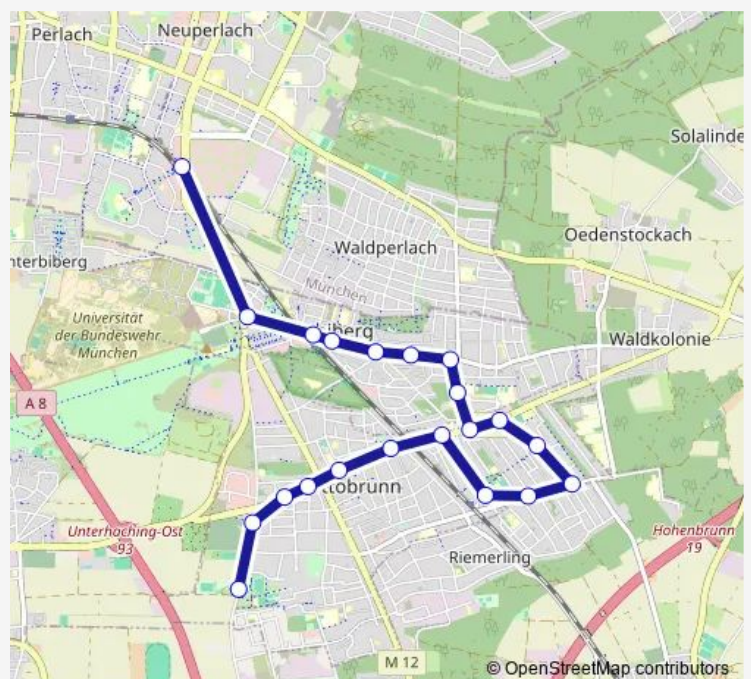

Regional Bus Service 229 Ottobrunn, Phönix-Bad - Karl-Stieler-Str. - Neubiberg - Neuperlach Süd

[Go to website](#)

Direction

Ottobrunn, Phönix-Bad — Ottobrunn, Phönix-Bad

2 stops

[Open route schedule](#)

Ottobrunn, Phönix-Bad

Ottobrunn, Phönix-Bad

Route schedule

Ottobrunn, Phönix-Bad — Ottobrunn, Phönix-Bad

Monday	05:55-23:53
Tuesday	05:55-23:53
Wednesday	05:55-23:53
Thursday	05:55-23:53
Friday	05:55-23:53
Saturday	05:53-23:53
Sunday	08:13-22:13

Route info

Direction: Ottobrunn, Phönix-Bad

Stops: 2

Trip Duration: 0 hour 0 min

■ 229 — Ottobrunn, Phönix-Bad - Karl-Stieler-Str. -
Neubiberg - Neuperlach Süd

Direction

Ottobrunn, Phönix-Bad — Neuperlach Süd

20 stops

[Open route schedule](#)

Ottobrunn, Phönix-Bad

Ottobrunn, Parkfriedhof

Ottobrunn, Lindenstr.

Ottobrunn, Ortsmitte

Ottobrunn, Rathausstraße

Ottobrunn, Mozartstraße