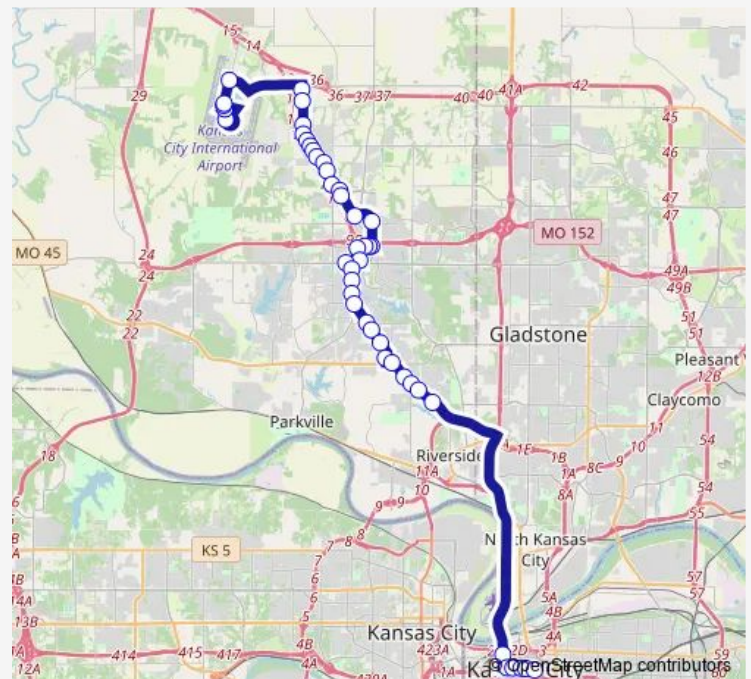

ON Tiffany Springs Pkwy AT World Span Sb

ON Ambassador AT Polo Southbound Nearside

ON N Ambassador AT 9500 N Ambassador Sb

ON Ambassador AT OLD Tiffany Springs Sb

### Route schedule

KCI Airport NEW Terminal — East Village - BAY C

Monday 05:00-23:00

Tuesday 05:00-23:00

Wednesday 05:00-23:00

Thursday 05:00-23:00

Friday 05:00-23:00

Saturday 04:53-22:56

### Route info

Direction: KCI Airport NEW Terminal

Stops: 46

Trip Duration: 1 hour 0 min

229 — Boardwalk-Kci

ON Ambassador AT Skyview Sb

Innacton N Boardwalk AT 8330 N Boardwalk Westbound

ON N Boardwalk AT 8650 N Boardwalk AVE Wb

Boardwalk Square Metrocenter

ON Boardwalk AT 8500 Sb

ON Prairie View AT Barry Sb

ON Prairie View AT 83rd Sb

ON Prairie View AT 80th Terr Southbound

ON Prairie View AT 77th Terr Southbound

ON Prairie View AT 7520 Prairie View RD Sb