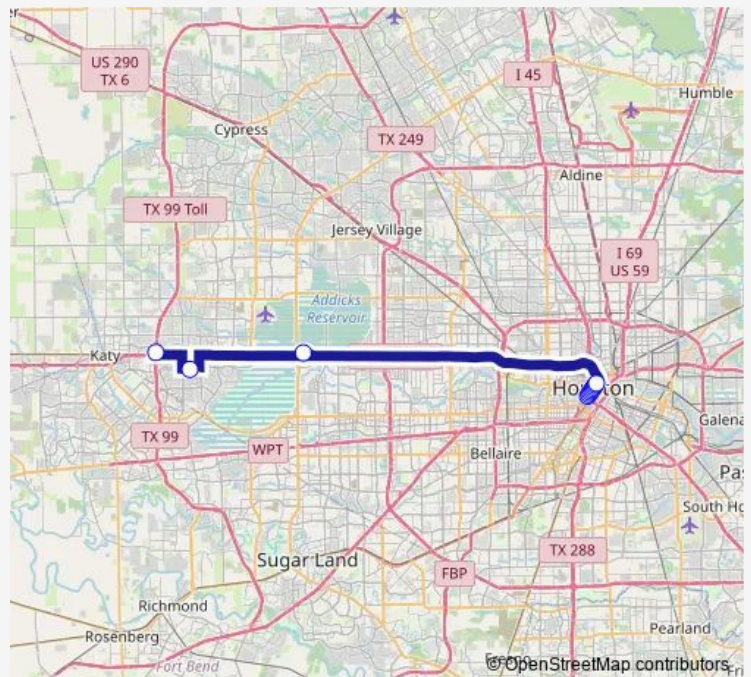

Grand Parkway Park & Ride

**Route schedule**

Louisiana St @ Jefferson St — Grand Parkway Park & Ride

Monday	09:00-14:00
Tuesday	09:00-14:00
Wednesday	09:00-14:00
Thursday	09:00-14:00
Friday	09:00-14:00
Saturday	—
Sunday	—

**Route info**

Direction: Louisiana St @ Jefferson St

Stops: 11

Trip Duration: 0 hour 50 min

## Direction

Grand Parkway Park & Ride — Louisiana St @ Jefferson St

13 stops

[Open route schedule](#)

Grand Parkway Park & Ride

Kingsland Park & Ride

Addicks Park & Ride

Preston St @ Bagby St

## Route schedule

Grand Parkway Park & Ride — Louisiana St @ Jefferson St

Monday 10:00-14:50

Tuesday 10:00-14:50

Wednesday 10:00-14:50

Thursday 10:00-14:50

Friday 10:00-14:50

Saturday —