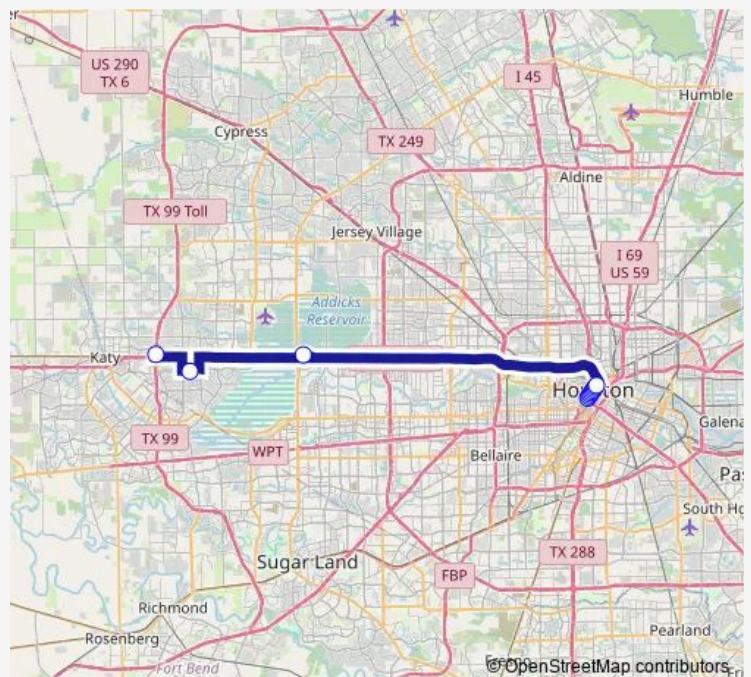

Bus 229 Grand Parkway / Kingsland / Addicks

[Go to website](#)

Direction

Louisiana St @ Jefferson St — Grand Parkway Park & Ride

11 stops

[Open route schedule](#)

Louisiana St @ Jefferson St

Louisiana St @ Leeland St

Grand Parkway Park & Ride

Route schedule

Louisiana St @ Jefferson St — Grand Parkway Park & Ride

Monday 09:00-14:00

Tuesday 09:00-14:00

Wednesday 09:00-14:00

Thursday 09:00-14:00

Friday 09:00-14:00

Saturday —

Sunday —

Route info

Direction: Louisiana St @ Jefferson St

Stops: 11

Trip Duration: 0 hour 50 min

Direction

Grand Parkway Park & Ride — Louisiana St @ Jefferson St

13 stops

[Open route schedule](#)

Grand Parkway Park & Ride

Kingsland Park & Ride

Addicks Park & Ride

Preston St @ Bagby St

Smith St @ Prairie St

Smith St @ Capitol St