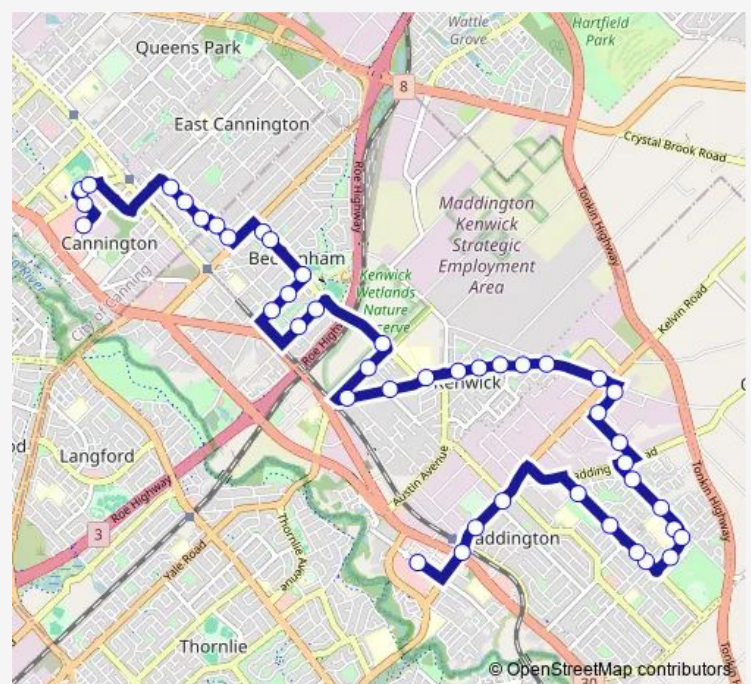

### Route schedule

Grose Av Before Carousel Rd — Attfield St After Blackburn St

Monday 05:35-19:15

Tuesday 05:35-19:15

Wednesday 05:35-19:15

Thursday 05:35-19:15

Friday 05:35-19:15

Saturday 08:28-17:39

### Route info

Direction: Grose Av Before Carousel Rd

Stops: 44

Trip Duration: 0 hour 44 min

Kenwick Rd After Gaskin Rd

Kenwick Rd After Gilchrist St

Kenwick Rd Before Myola Rd

Kenwick Rd After Myola Rd

## Route info

Direction: Attfield St After Herbert St

Stops: 47

Trip Duration: 0 hour 50 min

Kenwick Rd After Gaskin Rd

Kenwick Rd Before Brixton St

Kenwick Rd Before Park Rd

Kenwick Rd After Stafford Rd