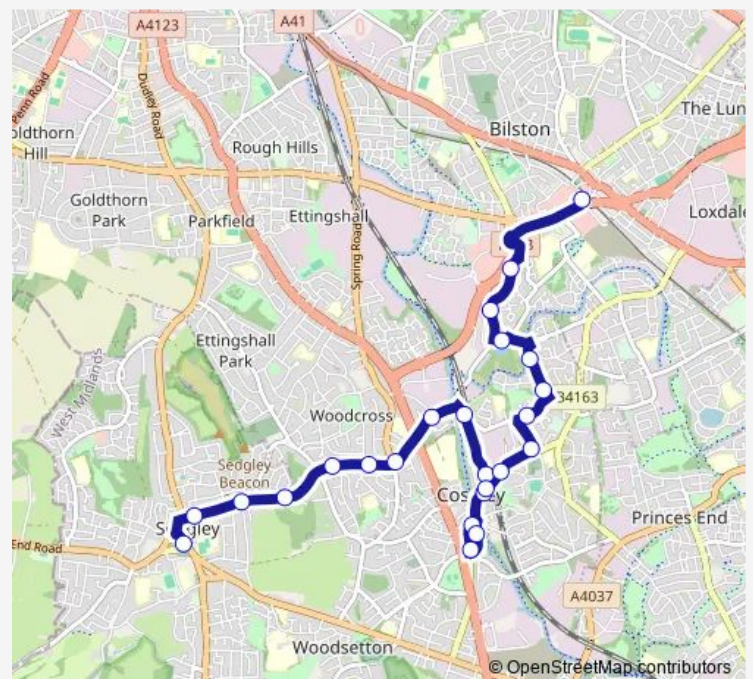

Thursday 06:20-18:10

Friday 06:20-18:10

Saturday 06:20-18:10

Sunday —

Route info

Direction: Bilston Bus Station

Stops: 25

Trip Duration: 0 hour 25 min

[Open route schedule](#)

Market Hall

Castle St

Queens Rd

Rowan Rd

Hall La

Childs Avenue

Ettingshall Rd

Hinchcliffe Avenue

Anchor Rd

Coseley Station

Coseley Station

Roseville Square

Vicarage Rd

Canal Street

Coseley Station

Saturday 06:40-18:44

Sunday —

Route info

Direction: Market Hall

Stops: 24

Trip Duration: 0 hour 27 min

229 Bus time schedules and route maps are available in an offline PDF at busmaps.com. Use the busmaps.com website to see live bus times, train schedule or subway schedule, and step-by-step directions for all public transit in Wolverhampton