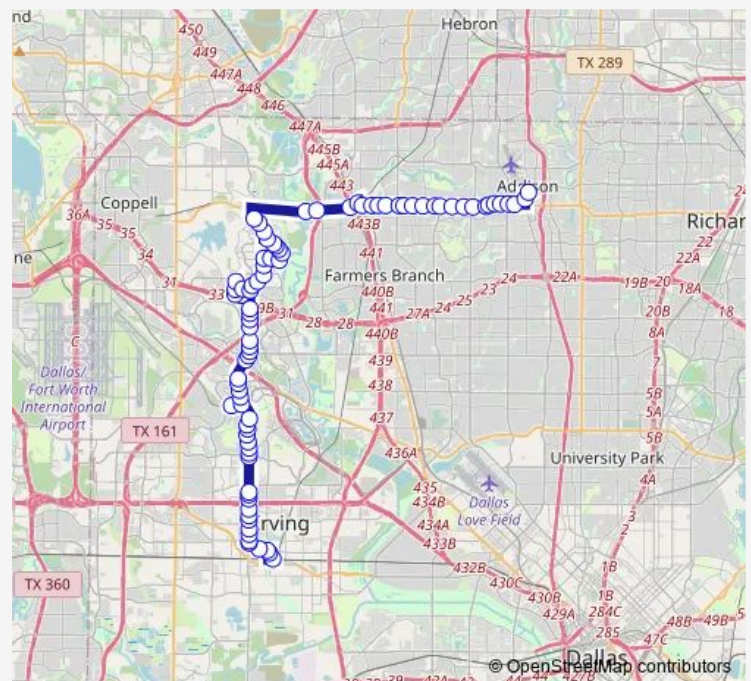

### Route schedule

Downtown Irving/Heritage Crossing Station — Addison Transit Center

Monday 05:05-24:00

Tuesday 05:05-24:00

Wednesday 05:05-24:00

Thursday 05:05-24:00

Friday 05:05-24:00

Saturday 05:30-24:00

### Route info

Direction: Downtown Irving/Heritage Crossing Station

Stops: 83

Trip Duration: 1 hour 20 min

229 — Macarthur - Beltline

Macarthur @ Windsor View - N - Ns

Dallas College Northlake Campus Station