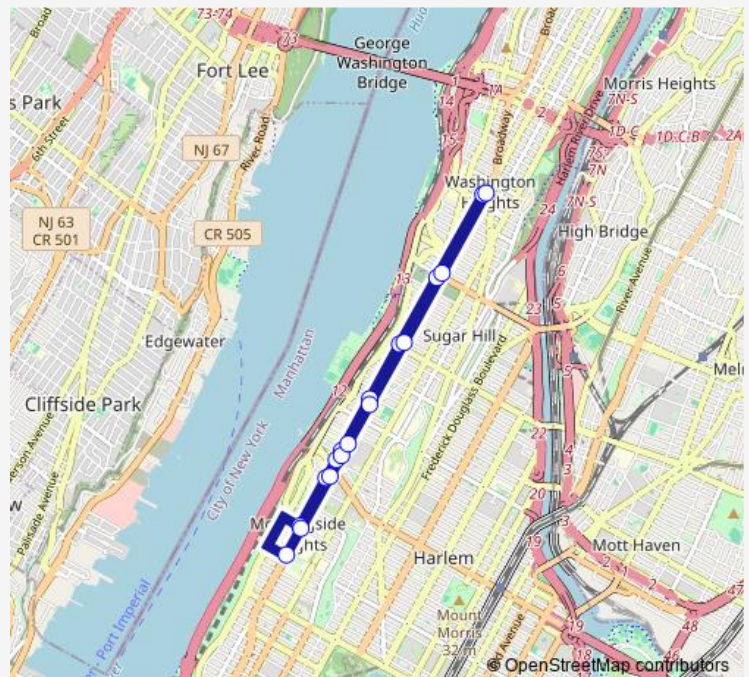

Metro N — 167 N

Monday	08:30
Tuesday	08:30
Wednesday	08:30
Thursday	08:30
Friday	08:30
Saturday	08:30
Sunday	—

Route info

Direction: Metro N

Stops: 11

Trip Duration: 0 hour 30 min

Direction

MC 166 — 120 E

8 stops

[Open route schedule](#)

MC 166

155 S

145 S

137 S

Stude S

JLG S

Friday 08:05

Saturday 08:05

Sunday —

Route info

Direction: MC 166

Stops: 8

Trip Duration: 0 hour 13 min

Direction