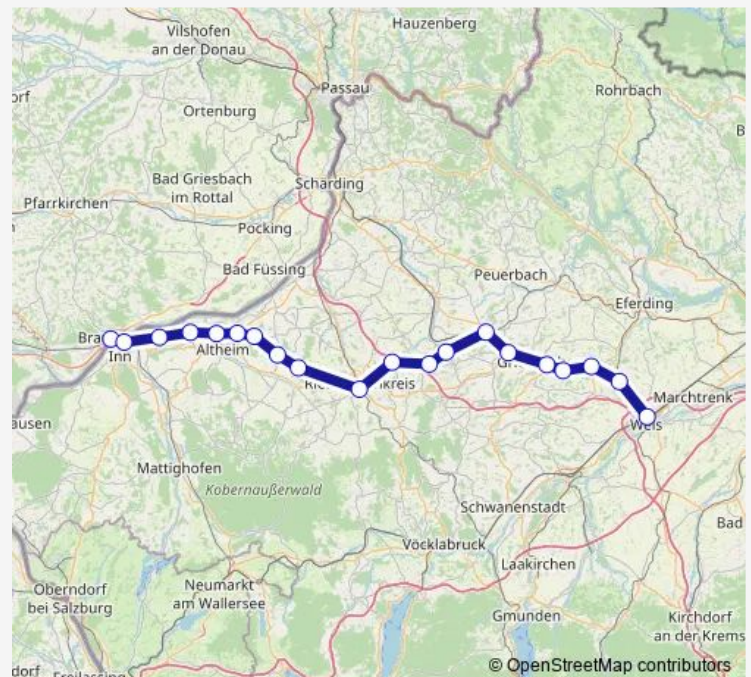

Gurten Oö

Geinberg

Obernberg-Altheim

Mühlheim am Inn

Mining

Hagenau im Innkreis

Braunau/Inn

Simbach(Inn)

### Route schedule

Wels Hbf — Simbach(Inn)

Monday 06:42-20:40

Tuesday 06:42-20:40

Wednesday 06:42-20:40

Thursday 06:42-20:40

Friday 06:42-20:40

Saturday 06:42-20:40

### Route info

Direction: Wels Hbf

Stops: 20

Trip Duration: 1 hour 36 min