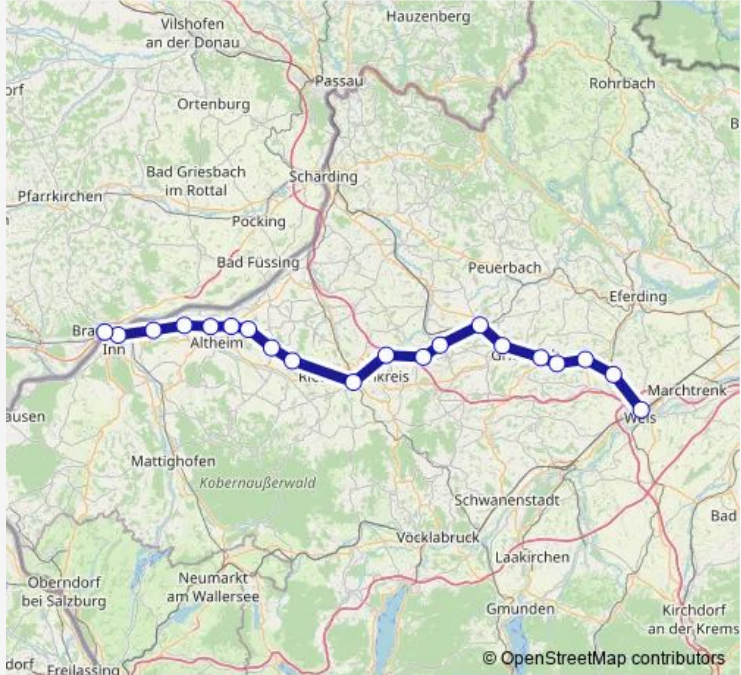

Regional Rail Service 51

[Go to website](#)

Direction
Neumarkt-Kallham — Simbach (Inn)
8 stops
[Open route schedule](#)

- Neumarkt-Kallham
- Pram-Haag
- Ried im Innkreis
- Gurten Oö
- Obernberg-Altheim
- Mining
- Braunau/Inn
- Simbach (Inn)

Route schedule
Neumarkt-Kallham — Simbach (Inn)

Monday	16:20
Tuesday	16:20
Wednesday	16:20
Thursday	16:20
Friday	16:20
Saturday	—
Sunday	—

Route info
Direction: Neumarkt-Kallham
Stops: 8
Trip Duration: 0 hour 51 min