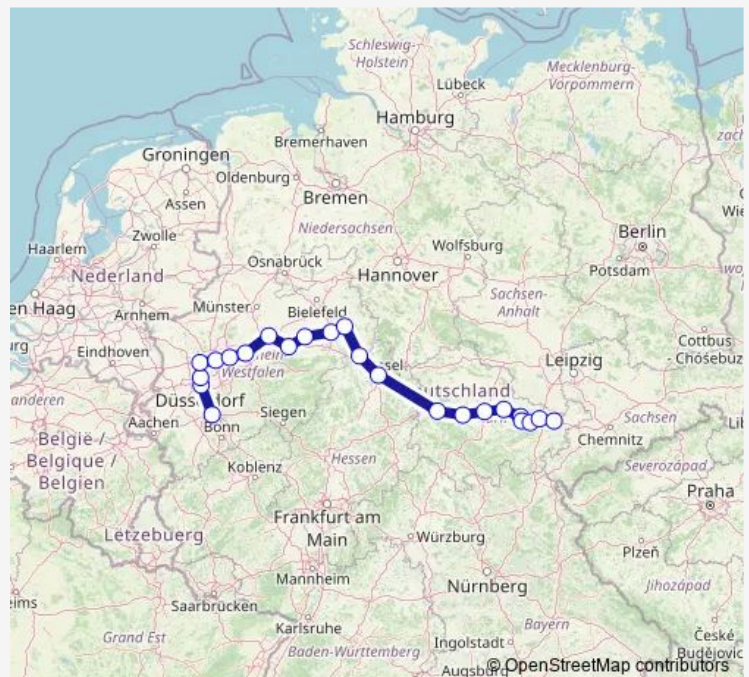

Paderborn Hbf

Soest

Hamm(Westf)Hbf

Dortmund Hbf

Bochum Hbf

Essen Hbf

Duisburg Hbf

Düsseldorf Flughafen

Düsseldorf Hbf

### Route schedule

Gera Hbf — Köln Hbf

Monday 05:23-06:04

Tuesday 05:23

Wednesday —

Thursday 06:04

Friday 06:04

Saturday 05:23-06:04

### Route info

Direction: Gera Hbf

Stops: 22

Trip Duration: 6 hour 36 min