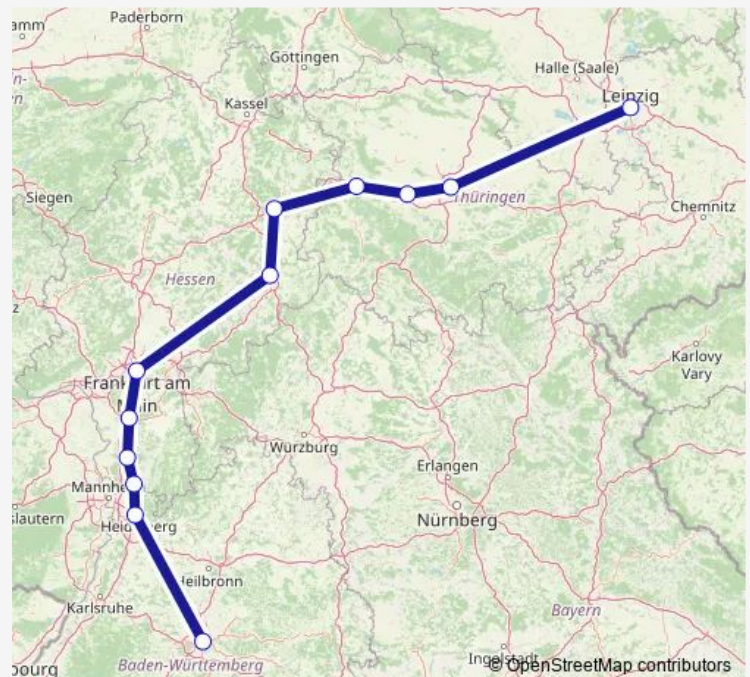

Bad Hersfeld

Fulda

Frankfurt(Main)Süd

Darmstadt Hbf

Bensheim

Weinheim(Bergstr)Hbf

Heidelberg Hbf

Stuttgart Hbf

### Route schedule

Leipzig Hbf — Stuttgart Hbf

Monday —

Tuesday —

Wednesday 14:06

Thursday 14:06

Friday —

Saturday —

### Route info

Direction: Leipzig Hbf

Stops: 12

Trip Duration: 5 hour 40 min

## Route info

Direction: Weimar

Stops: 19

Trip Duration: 5 hour 38 min