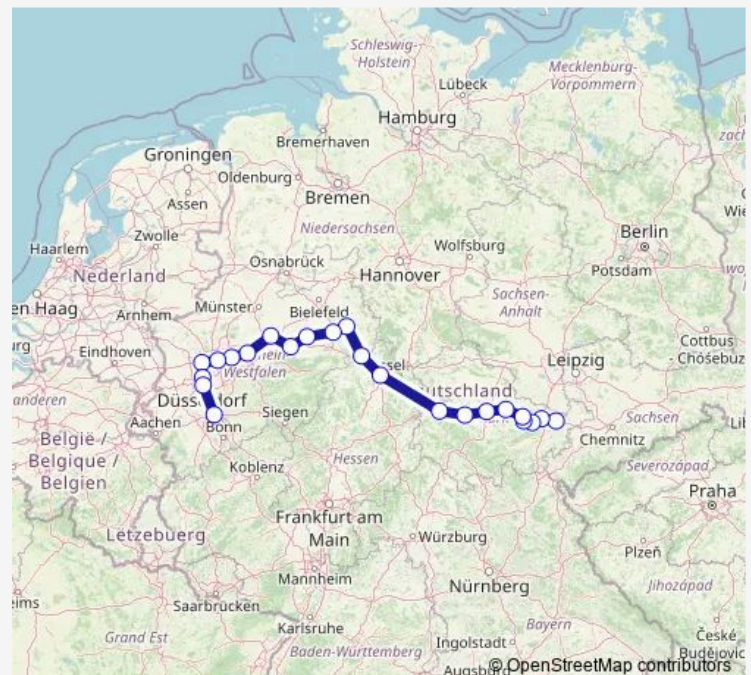

Warburg, Bahnhof

Paderborn Hbf

Lippstadt, Bustreff Bahnhof

Soest, Bahnhof

Dortmund Hbf

Bochum Hbf

Essen Hbf

Duisburg Hbf

D-Flughafen Bf

Düsseldorf Hbf

Route schedule

Gera Hbf — Düsseldorf Hbf

Monday 12:04

Tuesday 12:04

Wednesday 12:04

Thursday 12:04

Friday 12:04

Saturday 12:04

Sunday 12:04

Route info

Direction: Gera Hbf

Stops: 20

Trip Duration: 6 hour 8 min

Direction

Gera Hbf — Düsseldorf Hbf

21 stops

[Open route schedule](#)

Gera Hbf

Hermsdorf-Klosterlausnitz

Stadtroda

Jena-Göschwitz

Jena West