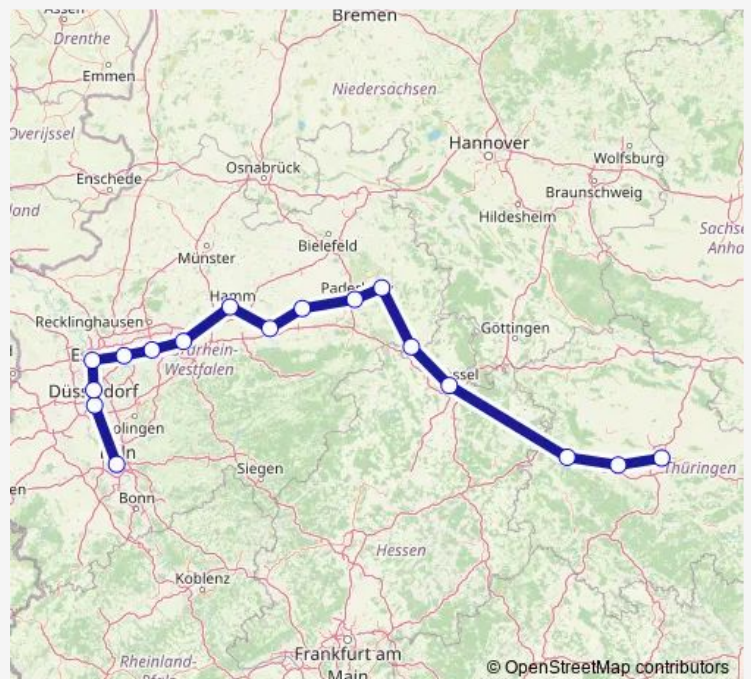

Rail 51

[Go to website](#)

Direction

Köln Hbf — Hauptbahnhof

17 stops

[Open route schedule](#)

Köln Hbf

Düsseldorf Hbf

Düsseldorf Flughafen

Duisburg Hbf

Essen Hbf

Bochum Hbf

Dortmund Hbf

Hamm(Westf)Hbf

Soest

Lippstadt

Paderborn Hbf

Altenbeken

Warburg(Westf)

Kassel-Wilhelmshöhe

Eisenach Hbf

Gotha (Flixtrain)

Hauptbahnhof

Route schedule

Köln Hbf — Hauptbahnhof

Monday —

Tuesday 15:19

Wednesday 15:19

Thursday —

Friday —

Saturday —

Sunday —

Route info

Direction: Köln Hbf

Stops: 17

Trip Duration: 5 hour 20 min