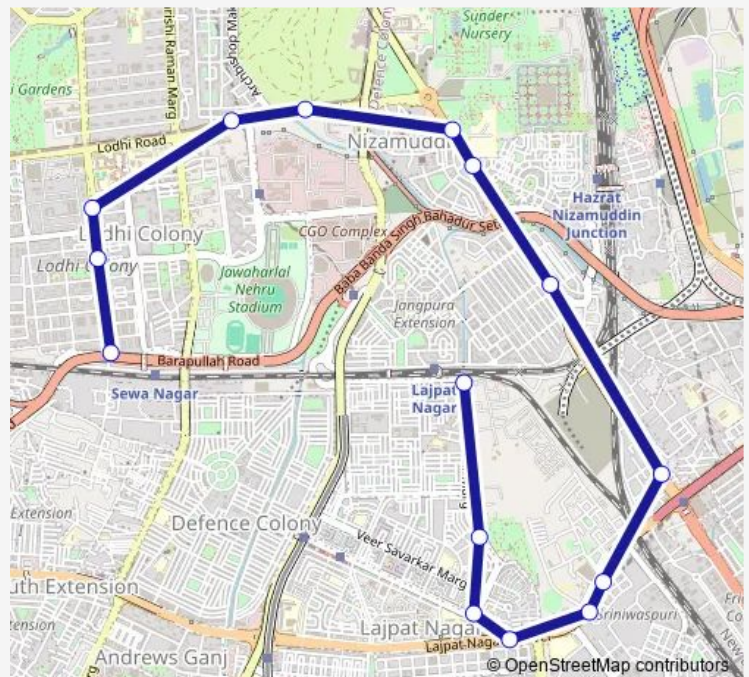

### Route schedule

Kushak Nallah Depot — Jal Vihar Terminal

Monday 10:47-21:43

Tuesday 10:47-21:43

Wednesday 10:47-21:43

Thursday 10:47-21:43

Friday 10:47-21:43

Saturday 10:47-21:43

Sunday 10:47-21:43

### Route info

Direction: Kushak Nallah Depot

Stops: 15

Trip Duration: 0 hour 33 min

418Inkstldown

BusMaps

Bus time schedules and route maps are available in an offline PDF at [busmaps.com](https://busmaps.com). Use the [busmaps.com](https://busmaps.com) website to see live bus times, train schedule or subway schedule, and step-by-step directions for all public transit in Defence Colony