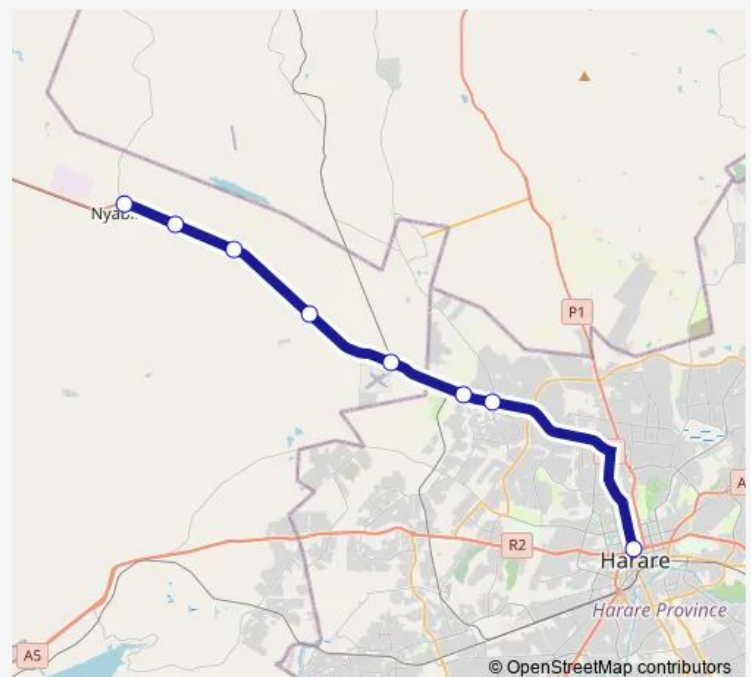

## Communal Taxi Service Nyabira to Parklane Hub

[Go to website](#)**Direction**

Nyabira — Parklane Hub

8 stops

[Open route schedule](#)

Nyabira

Right Turn

Gwebi College

## Route schedule

Nyabira — Parklane Hub

Monday	16:04
Tuesday	16:04
Wednesday	16:04
Thursday	16:04
Friday	16:04
Saturday	16:04
Sunday	16:04

## Route info

Direction: Nyabira

Stops: 8

Trip Duration: 0 hour 47 min

Nyabira to Parklane Hub

Communal Taxi Service time schedules and route maps are available in an offline PDF at [busmaps.com](https://busmaps.com). Use the [busmaps.com](https://busmaps.com) website to see live bus times, train schedule or subway schedule, and step-by-step directions for all public transit in Harare