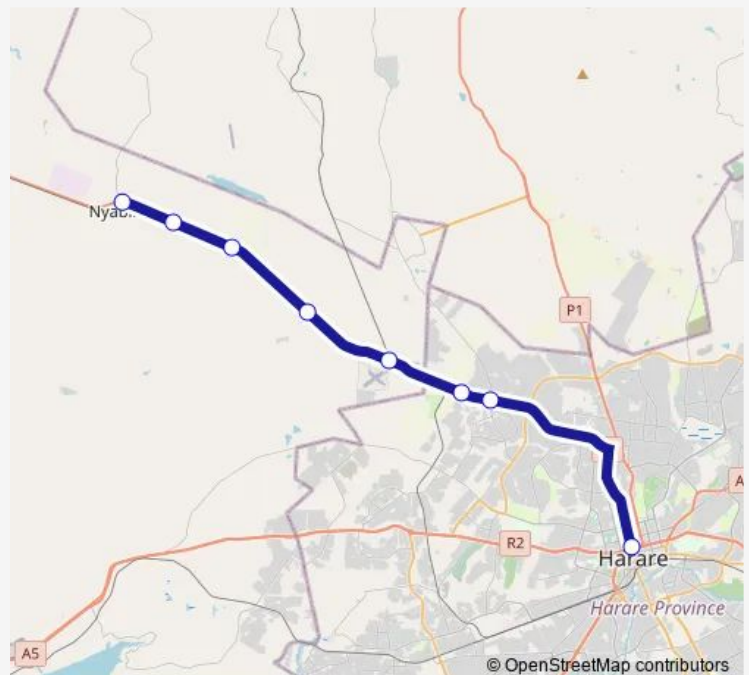

Communal Taxi Service Nyabira to Parklane Hub

[Go to website](#)**Direction**

Nyabira — Parklane Hub

8 stops

[Open route schedule](#)

Nyabira

Right Turn

Gwebi College

Left Turn

Mt Hampden Shops

Ocean Estates Bottle Store

Westgate Shopping Centre

Parklane Hub

Route schedule

Nyabira — Parklane Hub

Monday	16:04
Tuesday	16:04
Wednesday	16:04
Thursday	16:04
Friday	16:04
Saturday	16:04
Sunday	16:04

Route info

Direction: Nyabira

Stops: 8

Trip Duration: 0 hour 47 min

Nyabira to Parklane Hub

Communal Taxi Service time schedules and route maps are available in an offline PDF at busmaps.com. Use the busmaps.com website to see live bus times, train schedule or subway schedule, and step-by-step directions for all public transit in Harare