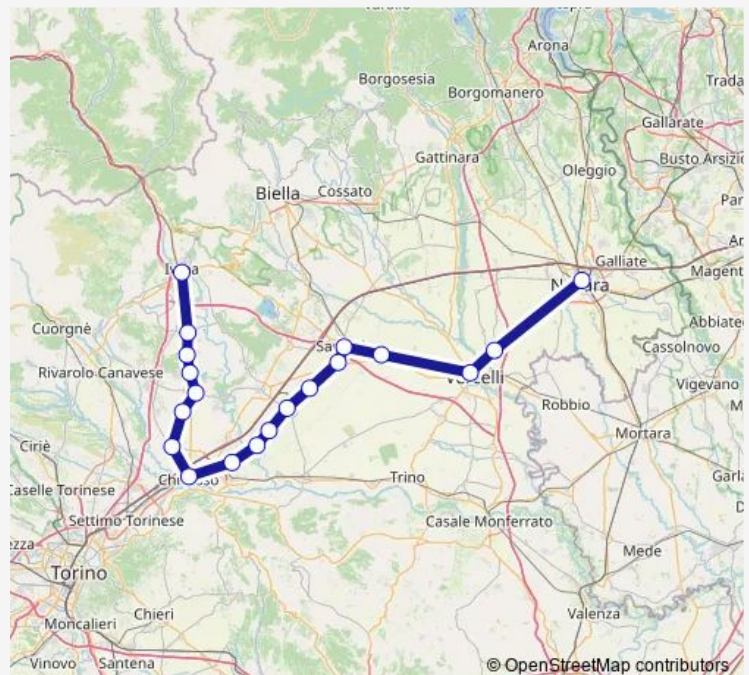

Direction

Novara F.S. — Ivrea F.S.

19 stops

[Open route schedule](#)

Novara F.S.

Borgo Vercelli F.S.

Vercelli F.S.

SAN Germano Vercellese F.S.

Montanaro F.S.

Rodallo F.S.

Caluso F.S.

Candia Canavese F.S.

Mercenasco F.S.

Strambino F.S.

Ivrea F.S.

Route schedule

Novara F.S. — Ivrea F.S.

Monday 05:25-19:05

Tuesday 05:25-19:05

Wednesday 05:25-19:05

Thursday 05:25-19:05

Friday 05:25-19:05

Saturday 05:25-19:05

Sunday 07:05-19:05

Route info

Direction: Novara F.S.

Stops: 19

Trip Duration: 2 hour 0 min

004805 Rail time schedules and route maps are available in an offline PDF at busmaps.com. Use the busmaps.com website to see live bus times, train schedule or subway schedule, and step-by-step directions for all public transit in Saluggia