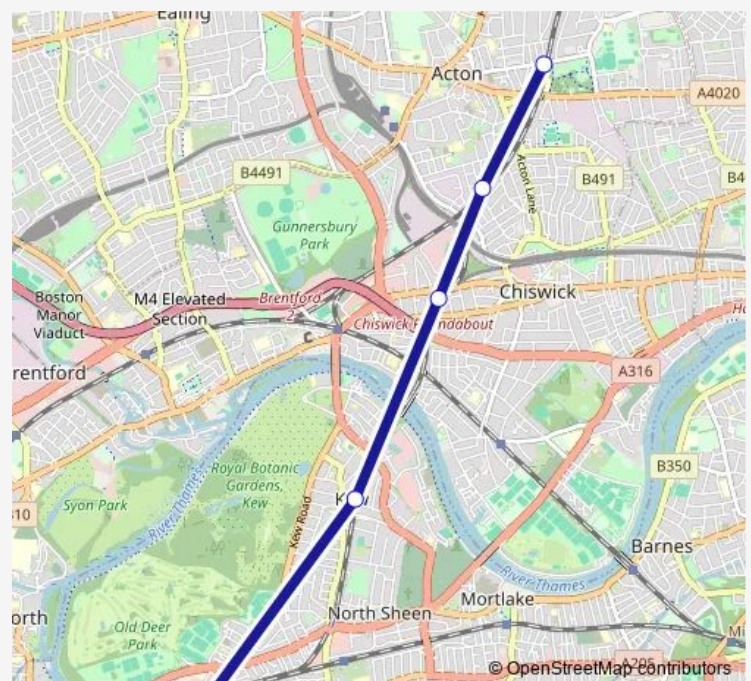

Rail Replacement Bus Service Lt:Rmd->Acc LT replacement bus service from RMD to Acc

[Go to website](#)

Direction

Richmond (London) — Acton Central

5 stops

[Open route schedule](#)

Richmond (London)

Kew Gardens

Gunnersbury

South Acton

Acton Central

Route schedule

Richmond (London) — Acton Central

Monday —

Tuesday —

Wednesday —

Thursday —

Friday —

Saturday 05:40-23:33

Sunday 08:40-23:02

Route info

Direction: Richmond (London)

Stops: 5

Trip Duration: 0 hour 35 min

■ Lt:Rmd->Acc — LT replacement bus service from RMD to Acc **BusMaps**

Lt:Rmd->Acc Rail Replacement Bus Service time schedules and route maps are available in an offline PDF at busmaps.com. Use the busmaps.com website to see live bus times, train schedule or subway schedule, and step-by-step directions for all public transit in London