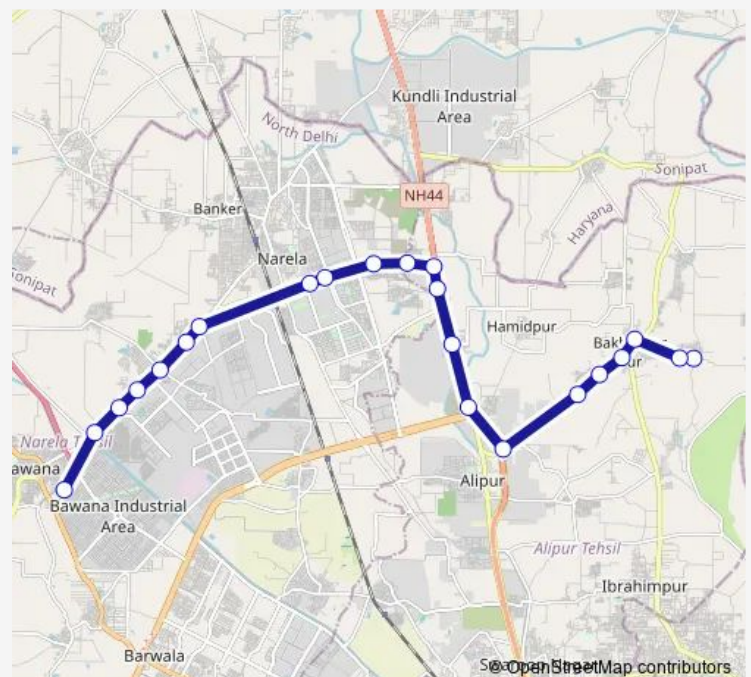

Bus 147Istldown

[Go to website](#)

Direction

Tiggi Pur Village — Bawana Sec 1 Cluster Depot

22 stops

[Open route schedule](#)

Tiggi Pur Village

Sungar Pur

Bakhtawar Pur Primary School

Bakhtawar Pur Village

Triveni Colony

Bakhtawar Pur School

Palla More

Bakauli Village

Khampur Village

Tikri Khurd Crossing / Ampc

Thursday 10:38-15:04

Friday 10:38-15:04

Saturday 10:38-15:04

Sunday 10:38-15:04

Route info

Direction: Tiggi Pur Village

Stops: 22

Trip Duration: 1 hour 21 min