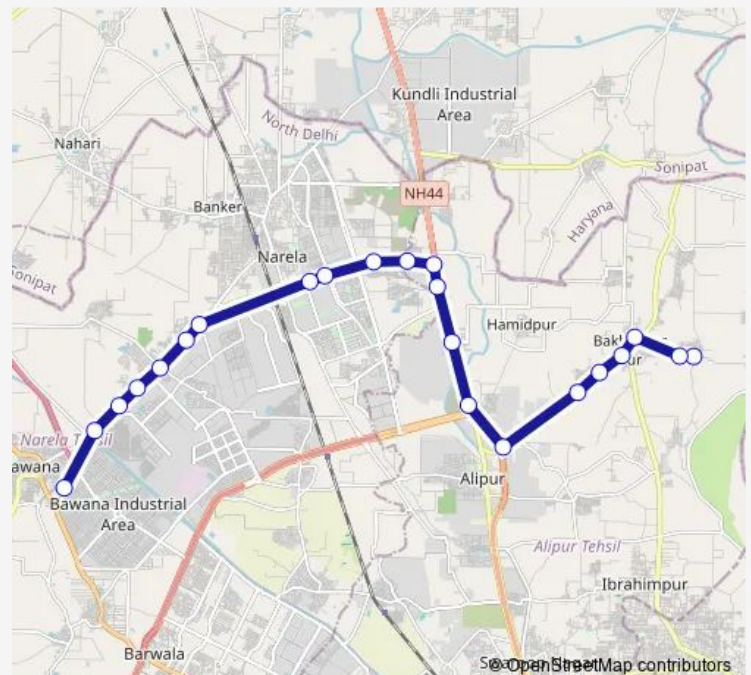

Bus 147Istldown

[Go to website](#)

Direction

Tiggi Pur Village — Bawana Sec 1 Cluster Depot

22 stops

[Open route schedule](#)

Tiggi Pur Village

Sungar Pur

Bakhtawar Pur Primary School

Bakhtawar Pur Village

Triveni Colony

Bakhtawar Pur School

Palla More

Bakauli Village

Khampur Village

Tikri Khurd Crossing / Ampc

Thursday 10:38-15:04

Friday 10:38-15:04

Saturday 10:38-15:04

Sunday 10:38-15:04

Route info

Direction: Tiggi Pur Village

Stops: 22

Trip Duration: 1 hour 21 min