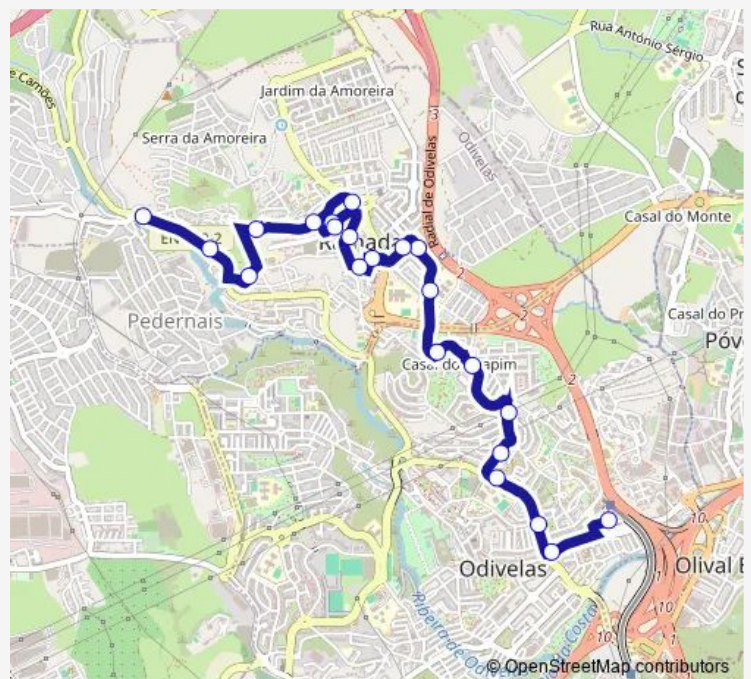

Bus 2523 Odivelas (Metro) - Amoreira (Aires)

[Go to website](#)

Direction

Odivelas (Metro) P6 — R Alm Gago Coutinho (P Combustível)

22 stops

[Open route schedule](#)

Odivelas (Metro) P6

R M Caldas Xavier 55A (C Comercial)

Av Abreu Lopes 21

Av Abreu Lopes (Escola)

R Aquilino Ribeiro (Cruz Vermelha)

R Aquilino Ribeiro 5 (Odivelas)

R Cristovão Colombo 2 (Casal Chapim)

R Tristão Vaz Teixeira 10 (Casal Chapim)

Av Liberdade (Escola)

Av Liberdade 5 A (Jardim Radial)

R Manuel D'Arriaga 10 A

B Bons Dias (Rotunda)

R Carolina Michaelis 4 (B Bons Dias)

R João Vilarett 36 (B Bons Dias)

R Álvaro Campos 5 (C Jogos)

R Álvaro Campos 5 (C Jogos)

R Vilarett (B Bons Dias)

R Bernardim Ribeiro (B Bons Dias)

R Bento Jesus Caraça (Serra Amoreira)

R Brunilde Júdice 3 (Ramada)

R Alm Gago Coutinho 16

Route schedule

Odivelas (Metro) P6 — R Alm Gago Coutinho (P Combustível)

Monday 20:40-22:40

Tuesday 20:40-22:40

Wednesday 20:40-22:40

Thursday 20:40-22:40

Friday 20:40-22:40

Saturday —

Sunday —

Route info

Direction: Odivelas (Metro) P6

Stops: 22

Trip Duration: 0 hour 16 min

2523 — Odivelas (Metro) - Amoreira (Aires)