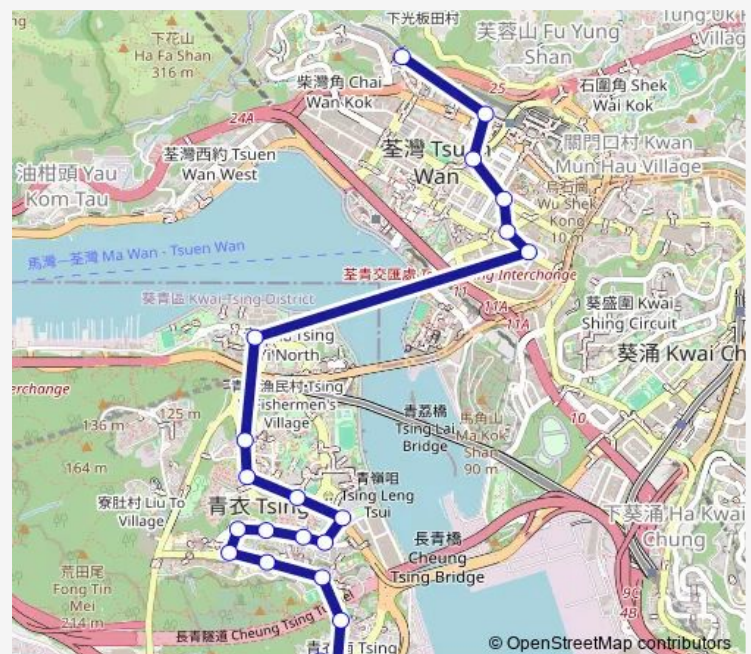

[Kmb+Ctb] Hong Shun House Cheung Hong Estate/
Hong Shun House Cheung Hong Estate, Chung MEI Road[Kmb] Hong Shun House Cheung Hong Estate

[Kmb+Ctb] OSH Academy/
Osh Academy, Chung MEI Road[Kmb] OSH Academy

[Kmb+Ctb] Hong FU House Cheung Hong Estate/
Hong FU House Cheung Hong Estate, Chung MEI Road[Kmb] Hong FU House Cheung Hong Estate

[Kmb+Ctb] Tsing YI Police Station/
Tsing YI Police Station, Tsing YI Heung SZE WUI Road[Kmb] Tsing YI Police Station[Lwb] Tsing YI Police Station

[Kmb+Ctb] Greenview Villa/
Greenview Villa, Fung Shue WO Road[Kmb] Greenview Villa[Lwb] Greenview Villa

[Kmb+Ctb] YEE YIP House Tsing YI Estate/
Yee YIP House Tsing YI Estate, Fung Shue WO Road[Kmb] YEE YIP House Tsing YI Estate[Lwb] YEE YIP House Tsing YI Estate

[Kmb+Ctb] Fung Shue WO Sports Centre/
Fung Shue WO Sports Centre, Fung Shue WO Road[Kmb] Fung

Route schedule

[Kmb] Mayfair Garden BUS Terminus — [Ctb] Tsuen WAN (Discovery Park)[Kmb] Tsuen WAN (Discovery Park)[Lwb] Discovery Park[Lwb] Tsuen WAN (Discovery Park)[Xb] Tsuen WAN Discovery Park Public Transport Interchange

Monday	05:50-19:30
Tuesday	05:50-19:30
Wednesday	05:50-19:30
Thursday	05:50-19:30
Friday	05:50-19:30
Saturday	05:50-19:50
Sunday	05:50-19:10

Route info

Direction: [Kmb] Mayfair Garden BUS Terminus

Stops: 17

Trip Duration: 0 hour 35 min

■ 243M — Tsing YI (Mayfair Garden) - Tsuen WAN (Discovery Park)