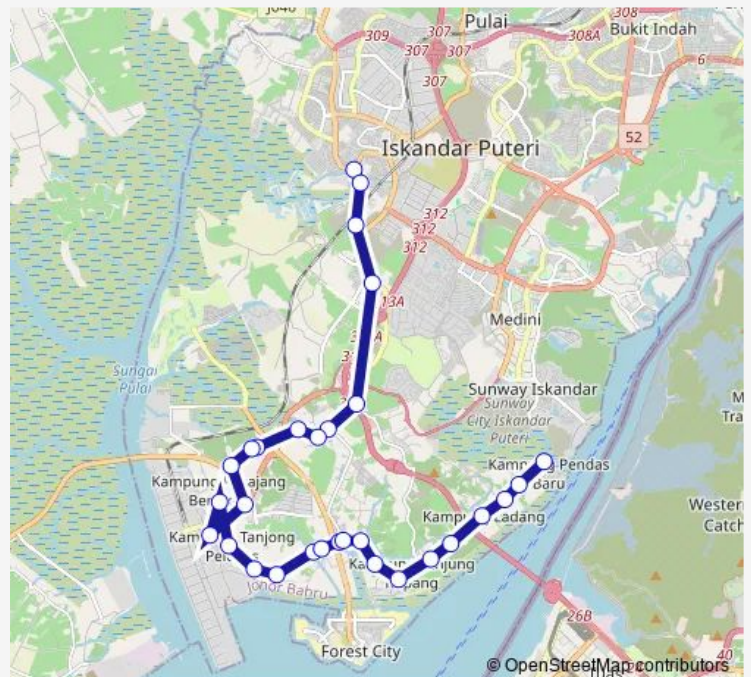

I - Park

Simpang Ptp

Opp SK Tiram Duku

Route schedule

Kampung Pendas Baru — Terminal Gelang Patah

Monday 06:00-18:00

Tuesday 06:00-18:00

Wednesday 06:00-18:00

Thursday 06:00-18:00

Friday 06:00-18:00

Saturday 06:00-18:00

Sunday 06:00-18:00

Route info

Direction: Kampung Pendas Baru

Stops: 30

Trip Duration: 0 hour 29 min