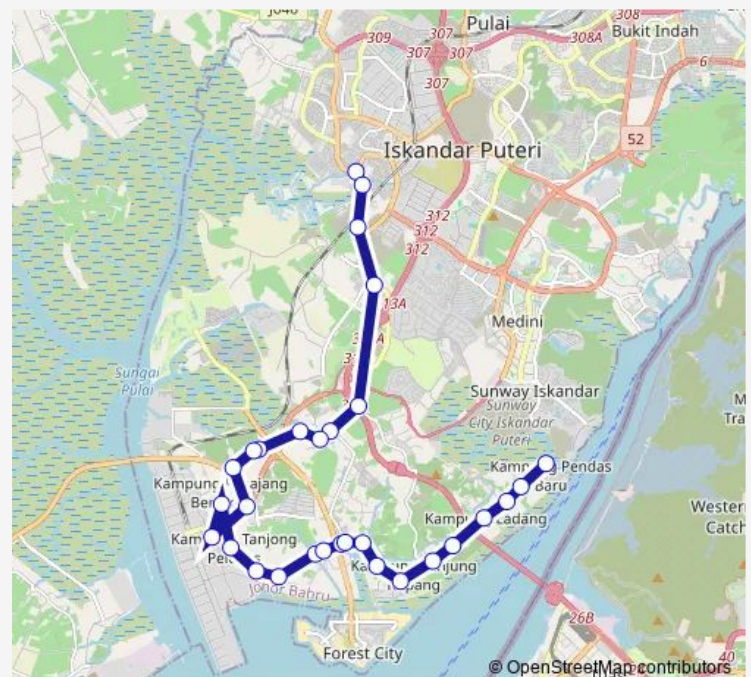

I - Park

Simpang Ptp

Opp SK Tiram Duku

Route schedule

Kampung Pendas Baru — Terminal Gelang Patah

Monday 06:00-18:00

Tuesday 06:00-18:00

Wednesday 06:00-18:00

Thursday 06:00-18:00

Friday 06:00-18:00

Saturday 06:00-18:00

Sunday 06:00-18:00

Route info

Direction: Kampung Pendas Baru

Stops: 30

Trip Duration: 0 hour 29 min