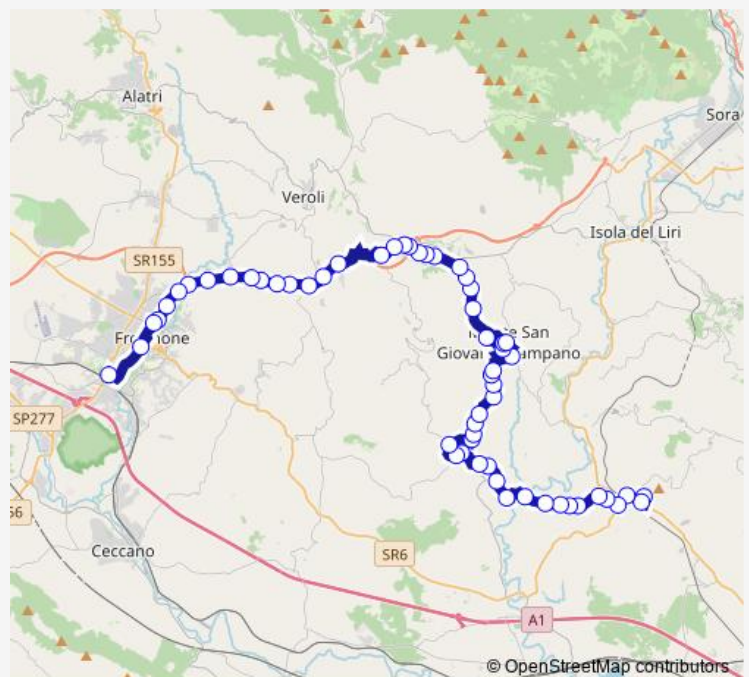

Route schedule

Arce | Via Marconi Via Magni # f5271 — Frosinone | Piazza Pertini # f3486

Monday 06:30

Tuesday 06:20-06:30

Wednesday 06:30

Thursday 06:20-06:30

Friday 06:20-06:30

Saturday —

Sunday —

Route info

Direction: Arce | Via Marconi Via Magni # f5271

Stops: 58

Trip Duration: 1 hour 10 min

Ar140a — Arce - Frosinone # Ar140a

Monte S. Giovanni C. | Via Le Grotte # f5789

Monte S. Giovanni C. | La Lucca # f5790