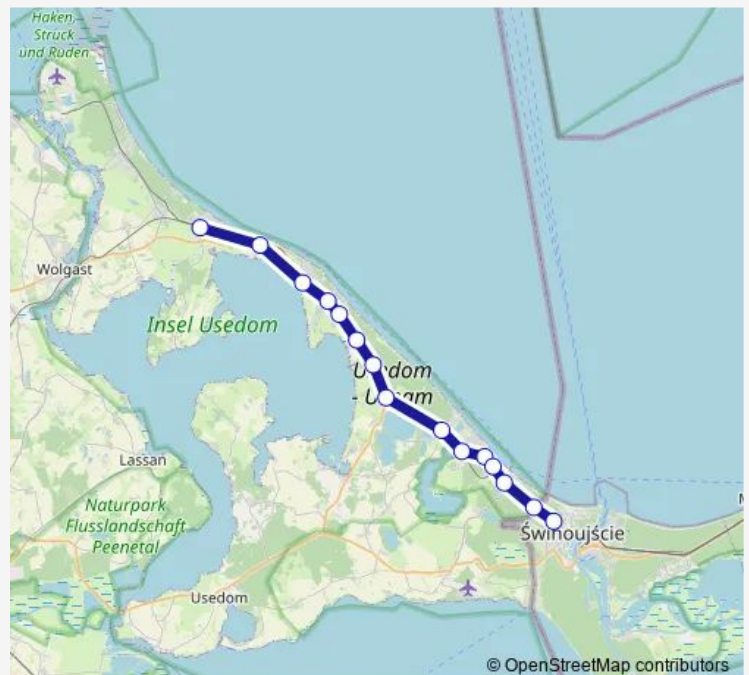

### Route schedule

Swinoujscie Centrum — Zinnowitz

Monday 04:27-22:49

Tuesday 04:27-22:49

Wednesday 04:27-22:49

Thursday 04:27-22:49

Friday 04:27-22:49

Saturday 04:27-22:49

### Route info

Direction: Swinoujscie Centrum

Stops: 15

Trip Duration: 0 hour 59 min

© OpenStreetMap contributors

■ RB23

BusMaps