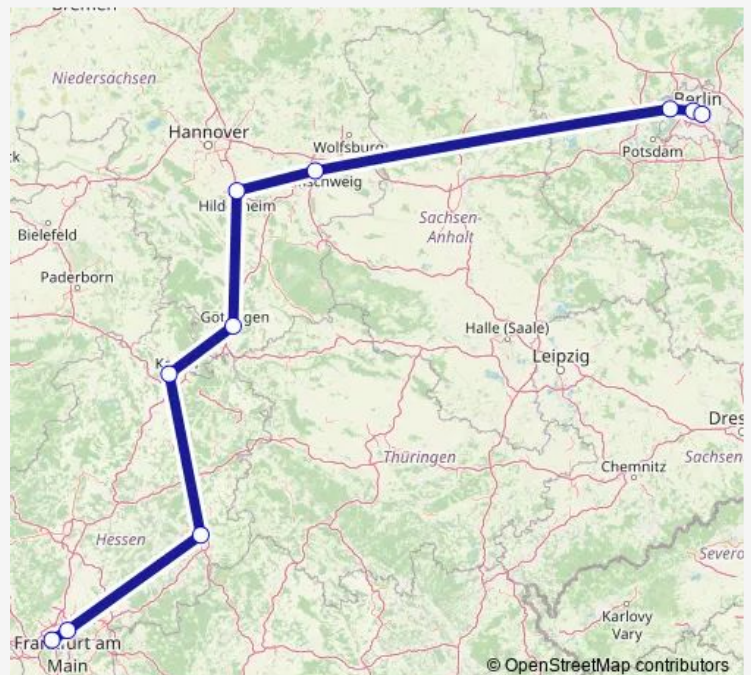

Rail ICE 1698

[Go to website](#)

Direction

undefined — undefined

0 stops

[Open route schedule](#)

Route schedule

undefined — undefined

Monday	12:09
Tuesday	12:09
Wednesday	12:09
Thursday	12:09
Friday	12:09
Saturday	12:09
Sunday	12:09

Route info

Direction:

Stops: 0

Trip Duration: – min

ICE 1698

BusMaps

ICE 1698 Rail time schedules and route maps are available in an offline PDF at busmaps.com. Use the busmaps.com website to see live bus times, train schedule or subway schedule, and step-by-step directions for all public transit in Berlin

The schedule is provided in the local timezone. Times with "(+1)" indicate departures on the next day.

PDF file created on 2025-01-31

2024 BusMaps.com - All Rights Reserved