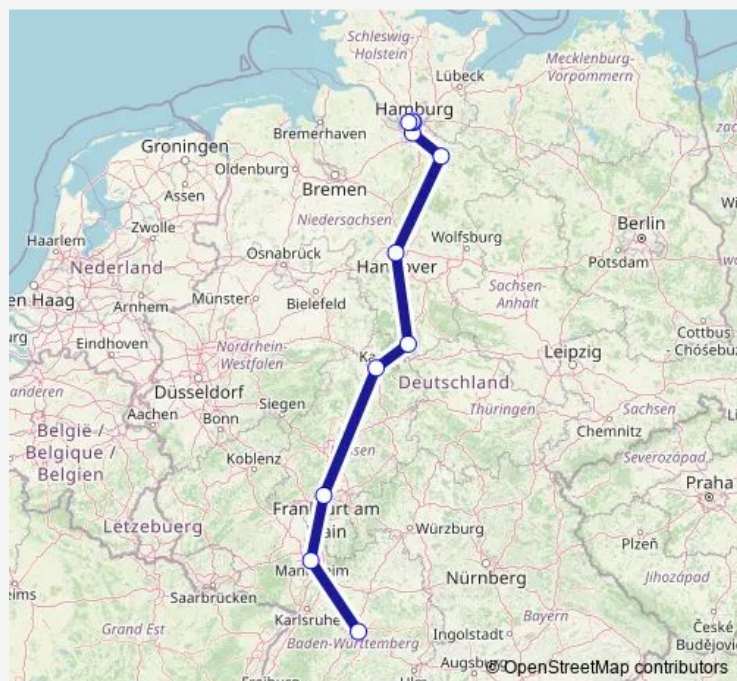

Göttingen

Hannover Hbf

Lüneburg

Hamburg-Harburg

Hamburg Hbf

Hamburg Dammtor

Hamburg-Altona

### Route schedule

Stuttgart Hbf — Hamburg-Altona

Monday	—
Tuesday	—
Wednesday	—
Thursday	—
Friday	—
Saturday	—
Sunday	19:24

### Route info

Direction: Stuttgart Hbf

Stops: 11

Trip Duration: 5 hour 53 min

ICE 670

**Direction**

Stuttgart Hbf — Hamburg-Altona

12 stops

Lüneburg

Hamburg-Harburg

Hamburg Hbf

Hamburg Dammtor

Hamburg-Altona