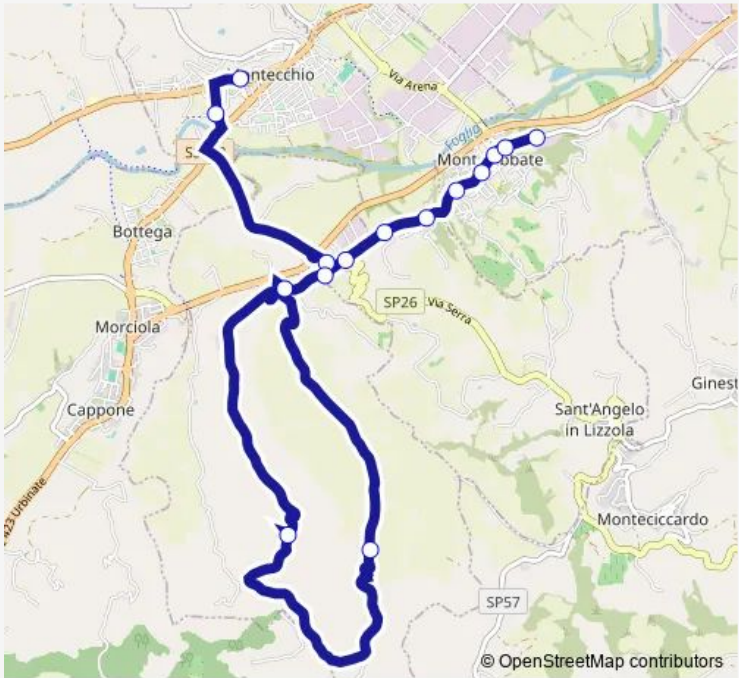

Bus 66a Montelabbate-Apsella-Ripe-Farneto

[Go to website](#)

Direction
 XXI Gennaio 4 (Usl) — Risasa 7 (Montelabbate-cimitero)
 15 stops
[Open route schedule](#)

- XXI Gennaio 4 (Usl)
- S. Michele (Montecchio)
- Abbadia (Incr. Apsella)
- Farneto
- Ripe
- Apsella 5
- Apsella 4 (Paese)
- Apsella 3 (Palazzoni)
- Apsella 2 (Str.Rimpi)
- Apsella 1
- Fornaci
- Zambonini 2 (Montelabbate)
- Zambonini 1 (Montelabbate)
- Risara 8 (Montelabbate)
- Risasa 7 (Montelabbate-cimitero)

Route schedule
 XXI Gennaio 4 (Usl) — Risasa 7 (Montelabbate-cimitero)

Monday	07:30-07:50
Tuesday	07:30-07:50
Wednesday	07:30-07:50
Thursday	07:50
Friday	07:30-07:50
Saturday	07:30-07:50
Sunday	—

Route info
 Direction: XXI Gennaio 4 (Usl)
 Stops: 15
 Trip Duration: 0 hour 30 min

66a — Montelabbate-Apsella-Ripe-Farneto **BusMaps**

Direction

Zambonini 1 (Montelabbate) — Zambonini 1 (Montelabbate)

12 stops

[Open route schedule](#)

Zambonini 1 (Montelabbate)

Montelabbate (Roma)

Apsella 4 (Paese)

Saturday 13:10-16:15

Sunday —

Route info

Direction: Zambonini 1 (Montelabbate)

Stops: 12

Trip Duration: 0 hour 55 min

Direction

Zambonini 1 (Montelabbate) — Zambonini 1 (Montelabbate)