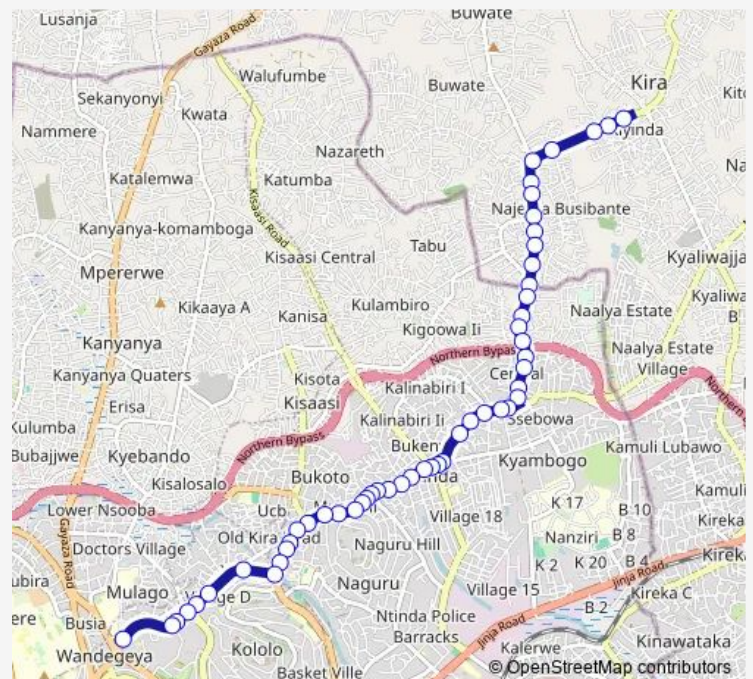

Safeway Supermarket (Kirs Rd)

Ntinda li Rd Junction

Victory City Church Ntinda - Bukoto Muslim Primary School

Route schedule

Mulago Hospital Taxi — Kira

Monday 06:30-19:00

Tuesday 06:30-19:00

Wednesday 06:30-19:00

Thursday 06:30-19:00

Friday 06:30-19:00

Saturday 06:30-19:00

Sunday 06:30-19:00

Route info

Direction: Mulago Hospital Taxi

Stops: 54

Trip Duration: 1 hour 8 min