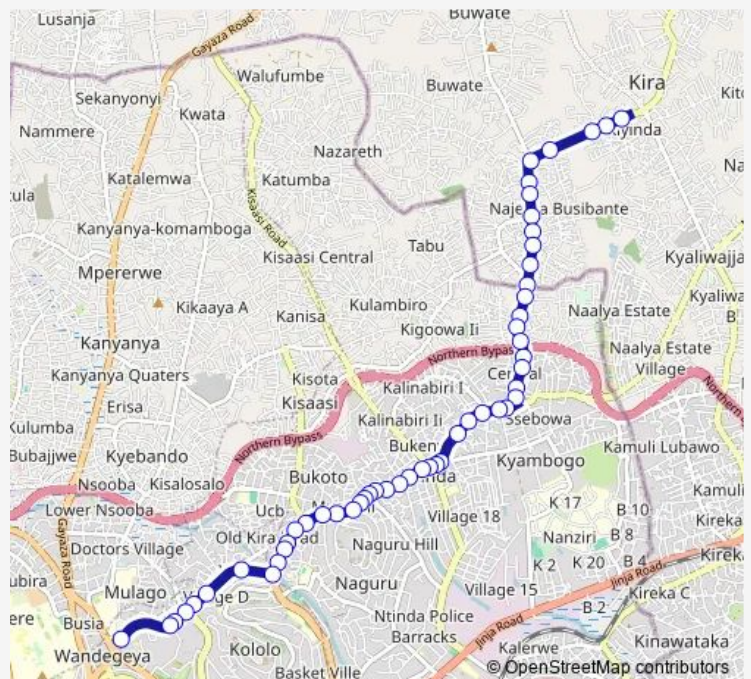

### Route schedule

Bright Touch Investments — Mulago Hospital Taxi

Monday 06:30-19:00

Tuesday 06:30-19:00

Wednesday 06:30-19:00

Thursday 06:30-19:00

Friday 06:30-19:00

Saturday 06:30-19:00

### Route info

Direction: Bright Touch Investments

Stops: 52

Trip Duration: 1 hour 4 min

IC100 — Kira Town-Mulago Stage

Sal's Hotel - Jukena Supermarket

Kigowa

St. Francis Primary School