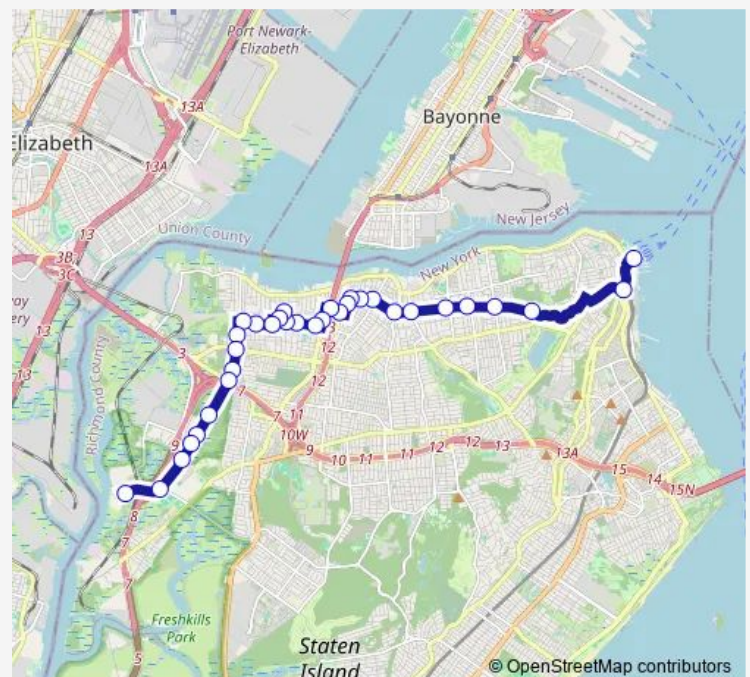

Saturday —

Sunday —

Route info

Direction: Saint George Ferry/Ramp B S74 & S84

Stops: 35

Trip Duration: 0 hour 52 min

Brabant ST/Lockman Av

Brabant ST/Grandview Av

South AV/Cable Way

South AV/Forest Av

South AV/Amador St

South AV/Goethals RD North

South AV/1000 South Av

South AV/Lois Ln

South AV/1200 South Av

Teleport DR/South Av

Teleport DR/Corporate Commons

Teleport DR/South AV Exit

South AV/Travis Av

South AV/West Shore Plaza

Direction

Saint George Ferry/Ramp B S74 & S84 — South AV/West Shore Plaza

33 stops

[Open route schedule](#)

Friday 05:22-08:13

Saturday —

Sunday —

Route info

Direction: South AV/West Shore Plaza

Stops: 36

Trip Duration: 0 hour 54 min

Nicholas AV/Castleton Av