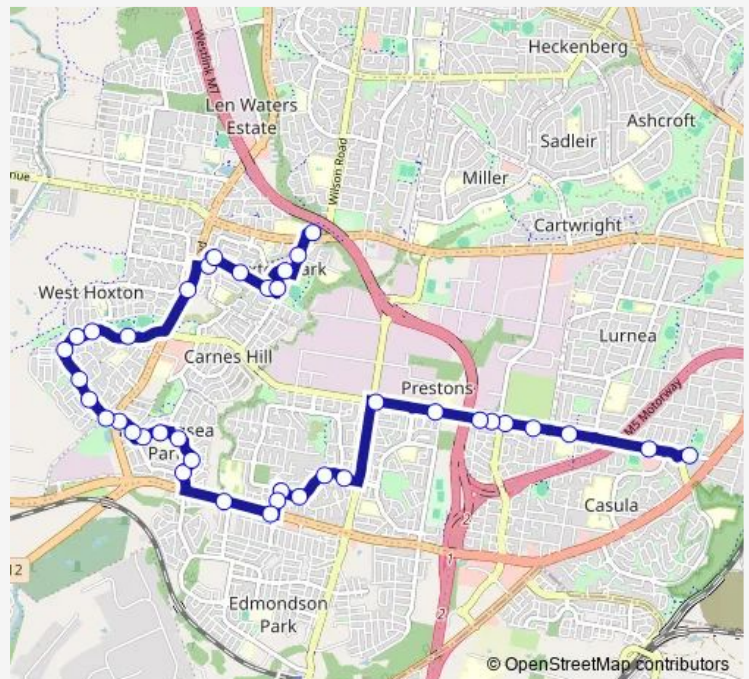

## Direction

Jardine Park, Old Kurrajong Rd — Good Samaritan College, School Grounds

39 stops

[Open route schedule](#)

- Jardine Park, Old Kurrajong Rd
- Casula Mall, Kurrajong Rd
- Prestons Public School, Kurrajong Rd
- Kurrajong Rd After Cedar Rd
- Kurragong Rd Before Beech Rd
- Kurrajong Rd After Beech Rd
- Kurrajong Rd Before Westlink M7
- Kurrajong Rd Opp Amity College
- Kurrajong Rd Before Bernera Rd
- Prestons Shopping Village, Wroxham St
- Braidwood Dr Opp Tullich Av
- Braidwood Dr Opp Sid Neville Reserve
- Braidwood Dr At Corfield Rd
- Corfield Rd Before Camden Valley Way
- Camden Valley Way At Gellibrand Rd
- Camden Valley Way Opp William Carey Christian School
- Horningsea Park Dr After Joshua Moore Dr
- Horningsea Park Dr Opp Carruthers Dr
- Bunya Park, Horningsea Park Dr
- John Edmonson High School, School Grounds

## Route schedule

Jardine Park, Old Kurrajong Rd — Good Samaritan College, School Grounds

Monday	07:25
Tuesday	07:25
Wednesday	07:25
Thursday	07:25
Friday	—
Saturday	—
Sunday	—

## Route info

Direction: Jardine Park, Old Kurrajong Rd

Stops: 39

Trip Duration: 0 hour 33 min

Horningsea Park Dr Before Joshua Moore Dr

Joshua Moore Dr At Sunrise Pl

Joshua Moore Dr Before Cowpasture Rd

Greenway Dr Opp Horningsea Fire Station

First Av Opp Twentieth Av

Good Samaritan College, School Grounds

1001 School Bus time schedules and route maps are available in an offline PDF at [busmaps.com](https://busmaps.com). Use the [busmaps.com](https://busmaps.com) website to see live bus times, train schedule or subway schedule, and step-by-step directions for all public transit in Liverpool