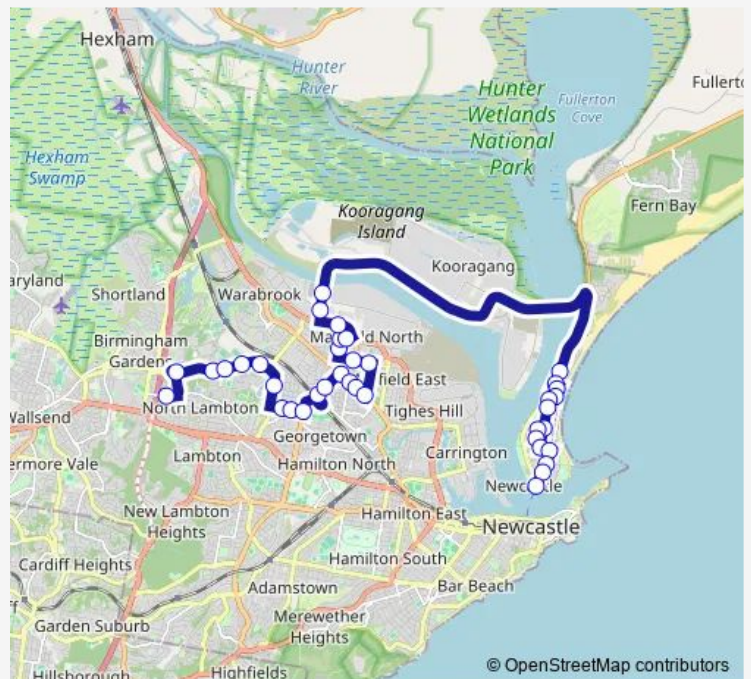

School Bus 1001 Callaghan College to Stockton Wharf

[Go to website](#)

Direction

Callaghan College, Janet St — Stockton Wharf, Mitchell St

38 stops

[Open route schedule](#)

- Callaghan College, Janet St
- University Dr Opp Sunset Bvd
- University Of Newcastle Eastern Entrance, University Dr
- University Dr Opp Kimian Av
- University Dr Opp Delauret Square
- Lorna St Opp Angus Av
- Edith St Opp Calvary Mater Newcastle
- St Philip's College, High St
- High St Before Tighe St
- Turton Rd Opp Callaghan College
- Hanbury St Opp Sunderland St
- Hanbury St Opp St Johns Presbyterian Church
- Maitland Rd At Hanbury St
- Maitland Rd Opp Valencia St
- Maitland Rd At Church St
- Maitland Rd Before Havelock St
- San Clemente High School, Crebert St
- Crebert St At Section St
- Barton St At Charles St
- Barton St At Bull St
- Hunter Christian School, Bull St

Route schedule

Callaghan College, Janet St — Stockton Wharf, Mitchell St

Monday	14:50
Tuesday	14:50
Wednesday	14:50
Thursday	14:50
Friday	14:50
Saturday	—
Sunday	—

Route info

Direction: Callaghan College, Janet St

Stops: 38

Trip Duration: 0 hour 48 min

1001 — Callaghan College to Stockton Wharf

Industrial Dr Before Woodstock St

Shell Beach Park, Tourle St

Tourle St Before Tourle St Bridge

Fullerton St At Meredith St

Griffith Av At Fullerton St

Clyde St At Mitchell St

Mitchell St At King St

Mitchell St At Queen St

Stockton Wharf, Mitchell St

1001 School Bus time schedules and route maps are available in an offline PDF at busmaps.com. Use the busmaps.com website to see live bus times, train schedule or subway schedule, and step-by-step directions for all public transit in Newcastle