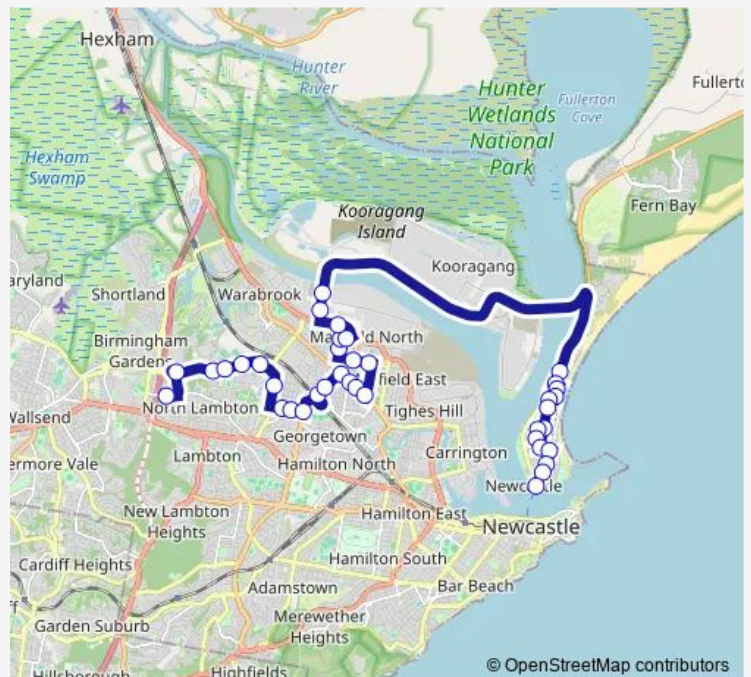

School Bus 1001 Callaghan College to Stockton Wharf

[Go to website](#)

**Direction**

Callaghan College, Janet St — Stockton Wharf, Mitchell St

38 stops

[Open route schedule](#)

- Callaghan College, Janet St
- University Dr Opp Sunset Bvd
- University Of Newcastle Eastern Entrance, University Dr
- University Dr Opp Kimian Av
- University Dr Opp Delauret Square
- Lorna St Opp Angus Av
- Edith St Opp Calvary Mater Newcastle
- St Philip's College, High St
- High St Before Tighe St
- Turton Rd Opp Callaghan College
- Hanbury St Opp Sunderland St
- Hanbury St Opp St Johns Presbyterian Church
- Maitland Rd At Hanbury St
- Maitland Rd Opp Valencia St
- Maitland Rd At Church St
- Maitland Rd Before Havelock St
- San Clemente High School, Crebert St
- Crebert St At Section St
- Barton St At Charles St
- Barton St At Bull St
- Hunter Christian School, Bull St

Route schedule

Callaghan College, Janet St — Stockton Wharf, Mitchell St

Monday	14:50
Tuesday	14:50
Wednesday	14:50
Thursday	14:50
Friday	14:50
Saturday	—
Sunday	—

Route info

Direction: Callaghan College, Janet St

Stops: 38

Trip Duration: 0 hour 48 min

1001 — Callaghan College to Stockton Wharf

Industrial Dr Before Woodstock St

Shell Beach Park, Tourle St

Tourle St Before Tourle St Bridge

Fullerton St At Meredith St

Griffith Av At Fullerton St

Clyde St At Mitchell St

Mitchell St At King St

Mitchell St At Queen St

Stockton Wharf, Mitchell St

1001 School Bus time schedules and route maps are available in an offline PDF at [busmaps.com](https://busmaps.com). Use the [busmaps.com](https://busmaps.com) website to see live bus times, train schedule or subway schedule, and step-by-step directions for all public transit in Newcastle