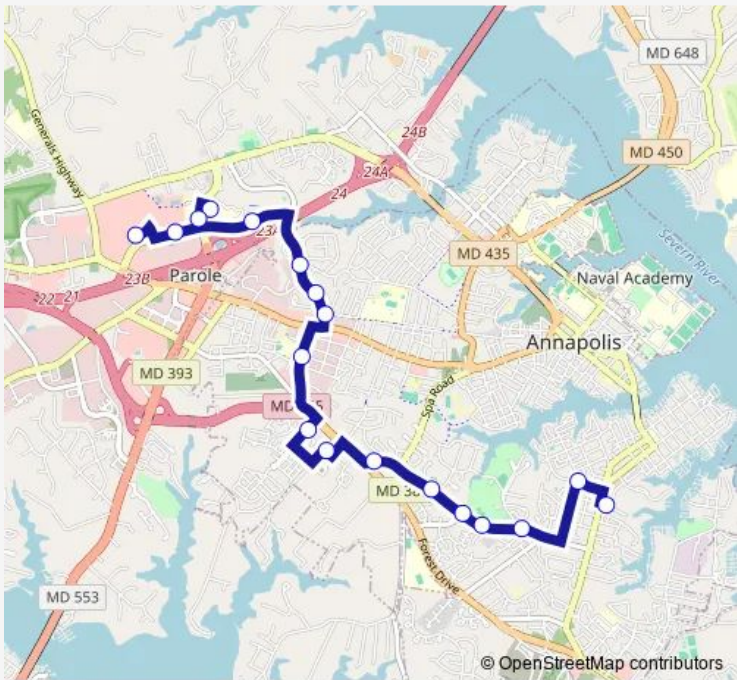

Bus Red Westfield Mall to Eastport

[Go to website](#)

Direction
 Westfield Mall — Monroe St. and Bay Ridge Ave.
 24 stops
[Open route schedule](#)

- Westfield Mall
- Jennifer Rd. at Annapolis Exchange
- Anne Arundel Medical Center
- Medical Pkwy. at Sajak Building
- Jennifer Rd. at Detention Center
- Admiral Dr. and Captains Cir.
- Admiral Dr. and Croll Dr.
- Admiral Dr. and Poplar Ave.
- Chinquapin Round Rd. and Drew St.
- Bywater Rd. and Forest Dr.
- Cherry Grove Ave. and Forest Dr.
- Hilltop Ln. and Spa Rd.
- Hilltop Ln. and Boxwood Rd.
- Hilltop Ln. and Gemini Dr.
- Hilltop Ln. and Youngs Farm Rd.
- Hilltop Ln. and Primrose Rd.
- Tyler Ave. and President St.
- President St. and Van Buren St.
- President St. and Monroe St.
- President St. and Madison St.
- Madison St. and Brashears St.

Route schedule
 Westfield Mall — Monroe St. and Bay Ridge Ave.

Monday	05:30-18:30
Tuesday	05:30-18:30
Wednesday	05:30-18:30
Thursday	05:30-18:30
Friday	05:30-18:30
Saturday	08:00-18:00
Sunday	—

Route info
 Direction: Westfield Mall
 Stops: 24
 Trip Duration: 0 hour 25 min

Red — Westfield Mall to Eastport **BusMaps**

Chesapeake Ave. at Eastport Shopping Center

Norman Dr. and Americana Dr.

Monroe St. and Bay Ridge Ave.

Direction

Monroe St. and Bay Ridge Ave. — Westfield Mall

18 stops

Wednesday 05:30-18:30

Thursday 05:30-18:30

Friday 05:30-18:30

Saturday 07:30-18:30

Sunday —

Route info

Direction: Monroe St. and Bay Ridge Ave.

Stops: 18