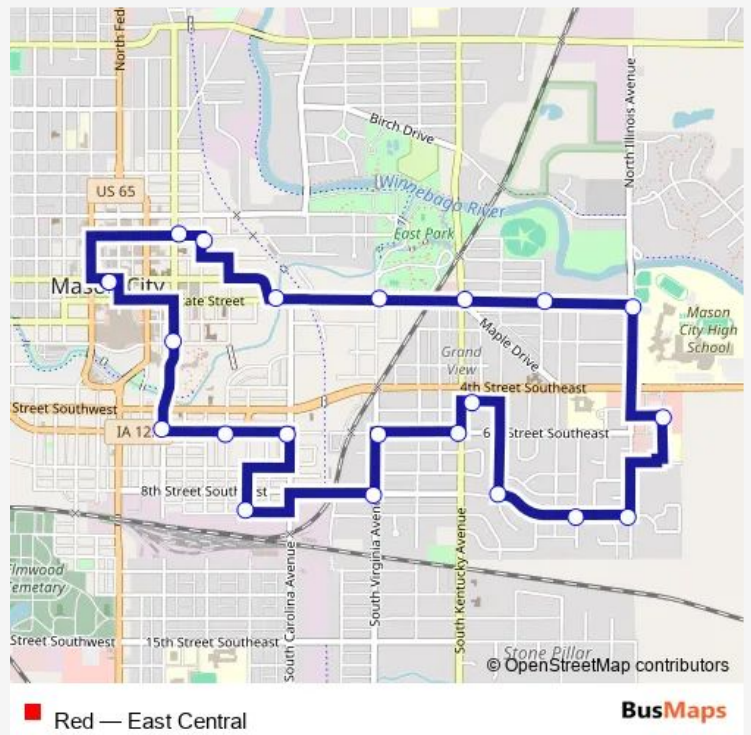

Bus Red East Central

[Go to website](#)

Direction
 Central Park — Central Park

22 stops

[Open route schedule](#)

- Central Park
- S Pennsylvania Ave. and 2nd St. Se
- S Pennsylvania Ave. and 6th St. Se
- 6th St. SE and S Connecticut Ave.
- 6th St. SE and S Carolina Ave.
- Department of Human Services
- 8th St. SE and S Virginia Ave.
- S Virginia Ave. and 6th St. Se
- 6th St. SE and S Kentucky Ave.
- 4th St. SE and S Kentucky Ave. (Heritage Care)
- S Tennessee Ave. and Manor Dr.
- 9th St. SE and S Indiana Ave.
- 9th St. SE and S Illinois Ave.
- Regency Mall (Hyvee East)
- Mason City Middle & High School
- E State St. and N Ohio Ave.
- E State St. and N Kentucky Ave.
- E State St. and S Virginia Ave.
- E State St. and 1st St. Ne
- N Georgia Ave. and 3rd St. NE (Good Shepherd Health)
- 3rd St. NE and N Pennsylvania Ave.

Route schedule
 Central Park — Central Park

Monday	06:30-17:00
Tuesday	06:30-17:00
Wednesday	06:30-17:00
Thursday	06:30-17:00
Friday	06:30-17:00
Saturday	—
Sunday	—

Route info
 Direction: Central Park
 Stops: 22
 Trip Duration: 0 hour 25 min

Red — East Central

Red Bus time schedules and route maps are available in an offline PDF at busmaps.com. Use the busmaps.com website to see live bus times, train schedule or subway schedule, and step-by-step directions for all public transit in Mason City

The schedule is provided in the local timezone. Times with "(+1)" indicate departures on the next day.

PDF file created on 2025-01-16

2024 BusMaps.com - All Rights Reserved