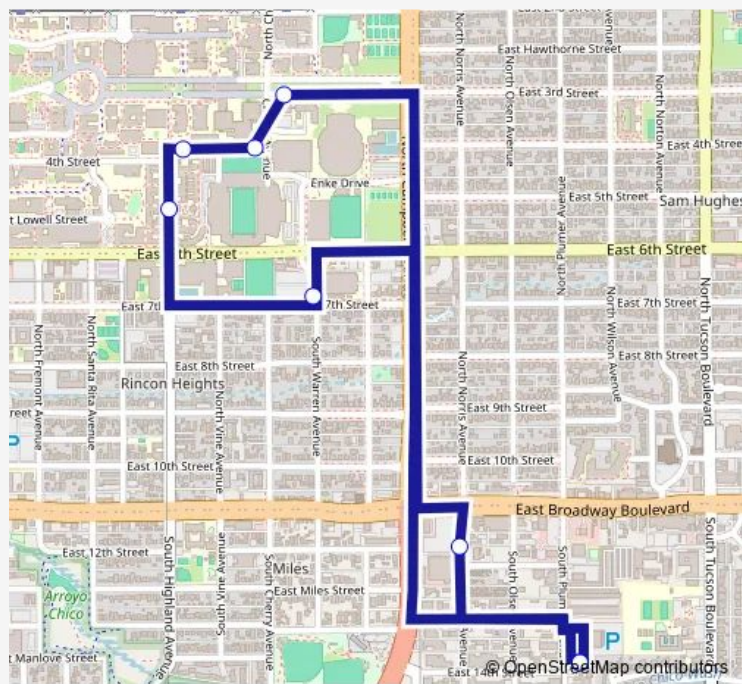

Direction
 9008 Lot — 9008 Lot
 8 stops
[Open route schedule](#)

- 9008 Lot
- South Stadium Garage
- Campus Health East
- Graham/Greenlee South
- Cherry and Fourth South
- Optical Science
- Safeway
- 9008 Lot

Route schedule
 9008 Lot — 9008 Lot

Monday	06:30-19:18
Tuesday	06:30-19:18
Wednesday	06:30-19:18
Thursday	06:30-19:18
Friday	06:30-19:18
Saturday	—
Sunday	—

Route info
 Direction: 9008 Lot
 Stops: 8
 Trip Duration: 0 hour 24 min

Red Bus time schedules and route maps are available in an offline PDF at busmaps.com. Use the busmaps.com website to see live bus times, train schedule or subway schedule, and step-by-step directions for all public transit in Tucson