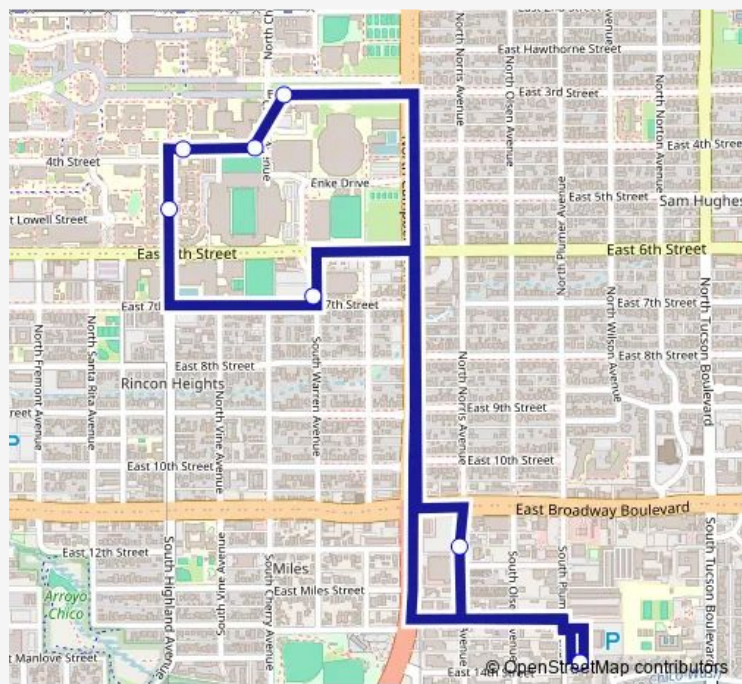

Bus Red

[Go to website](#)

Direction
 9008 Lot — 9008 Lot
 8 stops
[Open route schedule](#)

- 9008 Lot
- South Stadium Garage
- Campus Health East
- Graham/Greenlee South
- Cherry and Fourth South
- Optical Science
- Safeway
- 9008 Lot

Route schedule
 9008 Lot — 9008 Lot

Monday	06:30-19:18
Tuesday	06:30-19:18
Wednesday	06:30-19:18
Thursday	06:30-19:18
Friday	06:30-19:18
Saturday	—
Sunday	—

Route info
 Direction: 9008 Lot
 Stops: 8
 Trip Duration: 0 hour 24 min

Red Bus time schedules and route maps are available in an offline PDF at busmaps.com. Use the busmaps.com website to see live bus times, train schedule or subway schedule, and step-by-step directions for all public transit in Tucson