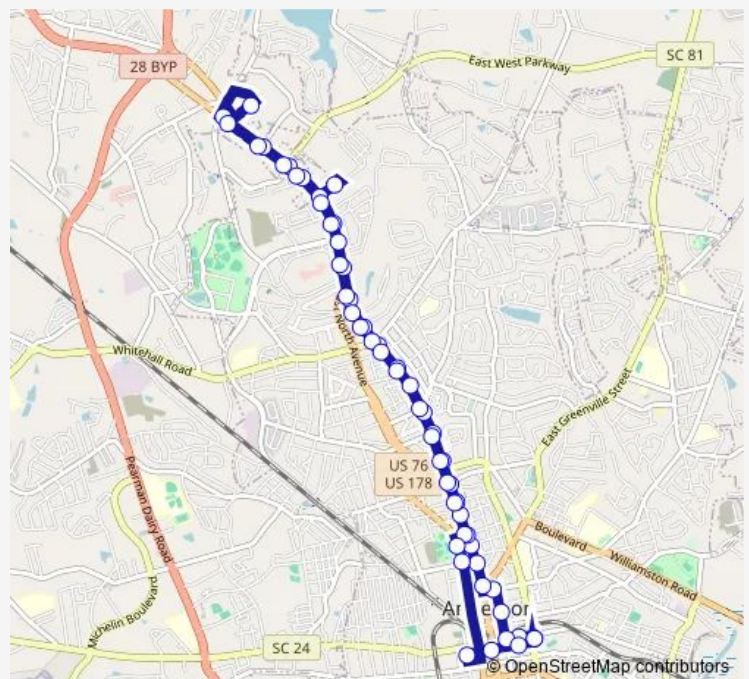

### Direction

Old Mccants School (Red Route) — Old Mccants School (Red Route)

55 stops

[Open route schedule](#)

Old Mccants School (Red Route)

E Whitner St at Manning St

E Whitner St at N McDuffie St

Anderson County Main Library

### Route schedule

Old Mccants School (Red Route) — Old Mccants School (Red Route)

Monday 06:18-17:18

Tuesday 06:18-17:18

Wednesday 06:18-17:18

Thursday 06:18-17:18

Friday 06:18-17:18

Saturday —

### Route info

Direction: Old Mccants School (Red Route)

Stops: 55

Trip Duration: 0 hour 54 min

Red

N Main St at MLK Jr Blvd (Outbound)

N Main St near Country Club Ln (Outbound)

Clemson Blvd at Miracle Mile Dr (Outbound)

100 Block Miracle Mile Drive

Clemson Blvd at Home Depot Rd (Outbound)

Clemson Blvd at East-West Parkway

Clemson Blvd at Fritz Dr (Outbound)

Clemson Blvd at Brown Rd (Outbound)

Walmart (Liberty Hwy)

Clemson Blvd near Brown Road (Inbound)