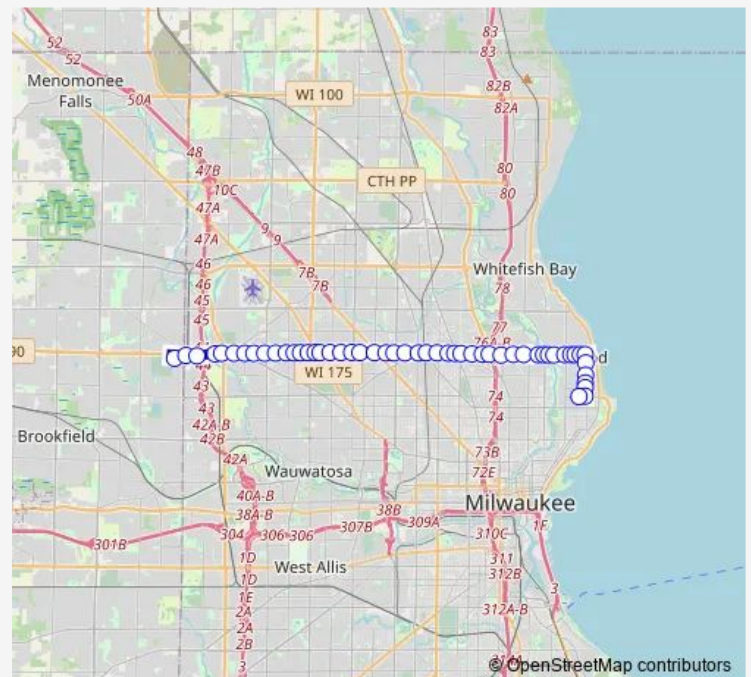

Capitol & N84

Capitol & N81

Capitol & N79

Capitol & N76

Capitol & Appleton

Capitol & N72

Capitol & N68

Capitol & N64

Thursday 04:12-01:00⁺¹

Friday 04:12-01:00⁺¹

Saturday 05:02-00:49⁺¹

Sunday 05:40-00:37⁺¹

Route info

Direction: N127 & Pick N Save

Stops: 51

Trip Duration: 0 hour 50 min

RED — Redline

Capitol & N46

Capitol & Sherman

Capitol & N39

Capitol & N35

Capitol & N31

Capitol & N27

Capitol & N24

Capitol & Teutonia

Capitol & Atkinson

Capitol & N16

Capitol & N12

Capitol & Green Bay

Capitol & Port Washington

Capitol & N2

Capitol & Richards