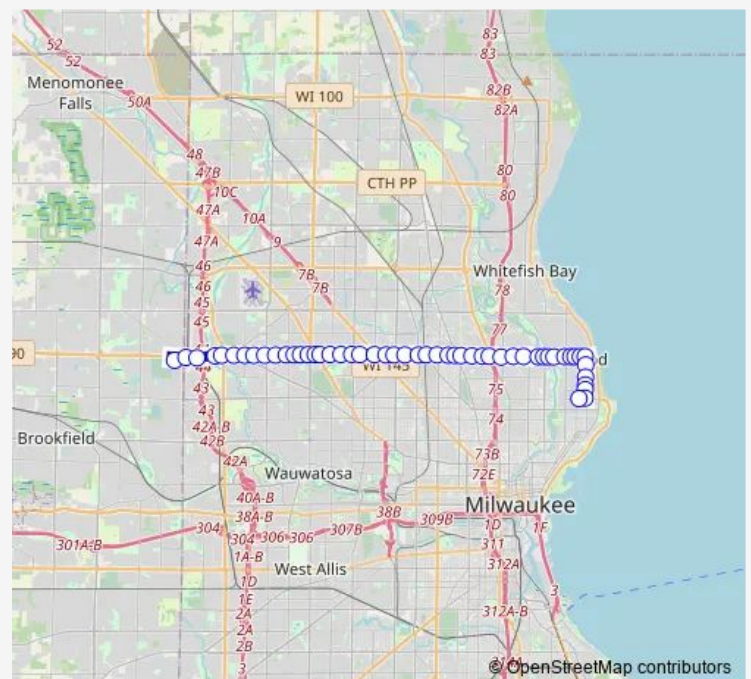

Capitol & N84

Capitol & N81

Capitol & N79

Capitol & N76

Capitol & Appleton

Capitol & N72

Capitol & N68

Capitol & N64

Capitol & N60

Capitol & N56

Capitol & Fonddulac

Route schedule

N127 & Pick N Save — Kenwood & Prospect

Monday	04:12-01:00 ⁺¹
Tuesday	04:12-01:00 ⁺¹
Wednesday	04:12-01:00 ⁺¹
Thursday	04:12-01:00 ⁺¹
Friday	04:12-01:00 ⁺¹
Saturday	05:02-00:49 ⁺¹
Sunday	05:40-00:37 ⁺¹

Route info

Direction: N127 & Pick N Save

Stops: 51

Trip Duration: 0 hour 56 min

Red — Redline

BusMaps

Capitol & N46

Capitol & Sherman

Capitol & N39

Capitol & N35

Capitol & N31

Capitol & N27

Capitol & N24

Capitol & Teutonia

Capitol & Atkinson

Capitol & N16