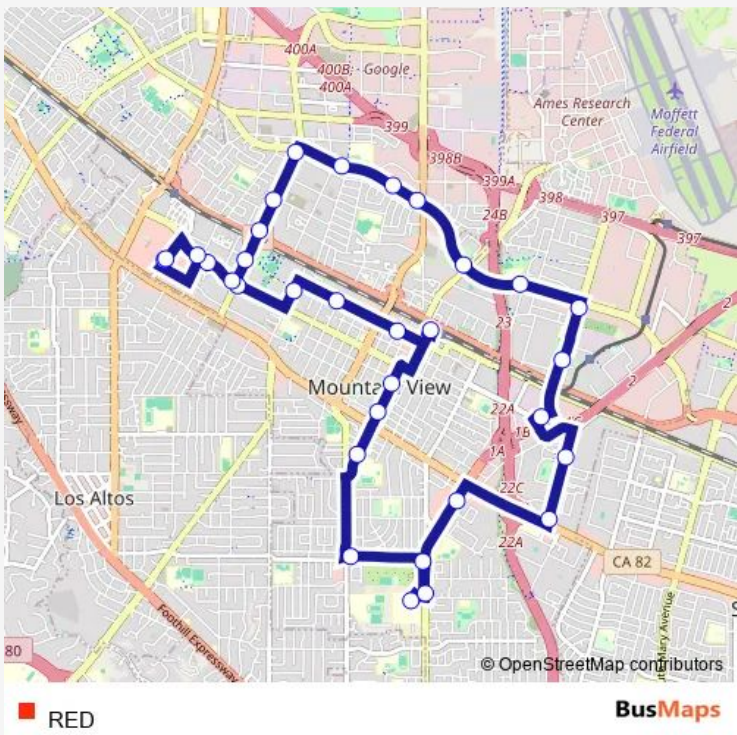

Direction
 San Antonio Center (Depart) — San Antonio Center (Arrive)
 32 stops
[Open route schedule](#)

- San Antonio Center (Depart)
- California/Ortega (EB)
- California & Rengstorff
- Senior/Teen Center (NB)
- Villa/Mariposa
- Villa/Franklin (EB)
- Mountain View Transit Center
- Civic Center (SB)
- Castro & High School Way
- Graham Middle School (SB)
- Cuesta/Miramonte (EB)
- Grant/Cuesta
- El Camino Hospital
- Grant/Eunice
- Grant Road (NB)
- El Camino Real/Sylvan (NB)
- Sylvan Park (NB)
- Whisman/Dana (NB)
- Whisman Station (NB)
- Whisman/Middlefield (NB)
- Middlefield/Easy (WB)

Route schedule

San Antonio Center (Depart) — San Antonio Center (Arrive)

Monday	07:00-18:05
Tuesday	07:00-18:05
Wednesday	07:00-18:05
Thursday	07:00-18:05
Friday	07:00-18:05
Saturday	—
Sunday	—

Route info

Direction: San Antonio Center (Depart)

Stops: 32

Trip Duration: 1 hour 3 min

Middlefield/Moffett (WB)

Shoreline/Middlefield #1 (EB)

Middlefield/San Pierre (WB)

Crittenden Middle School (WB)

Rengstorff/Middlefield (SB)

Rengstorff/Montecito (SB)

Rengstorff/Central Expressway (SB)

Community Center (SB)

California/Rengstorff (WB)

California/Ortega (WB)

San Antonio Center (Arrive)

RED Bus time schedules and route maps are available in an offline PDF at busmaps.com. Use the busmaps.com website to see live bus times, train schedule or subway schedule, and step-by-step directions for all public transit in Redwood City