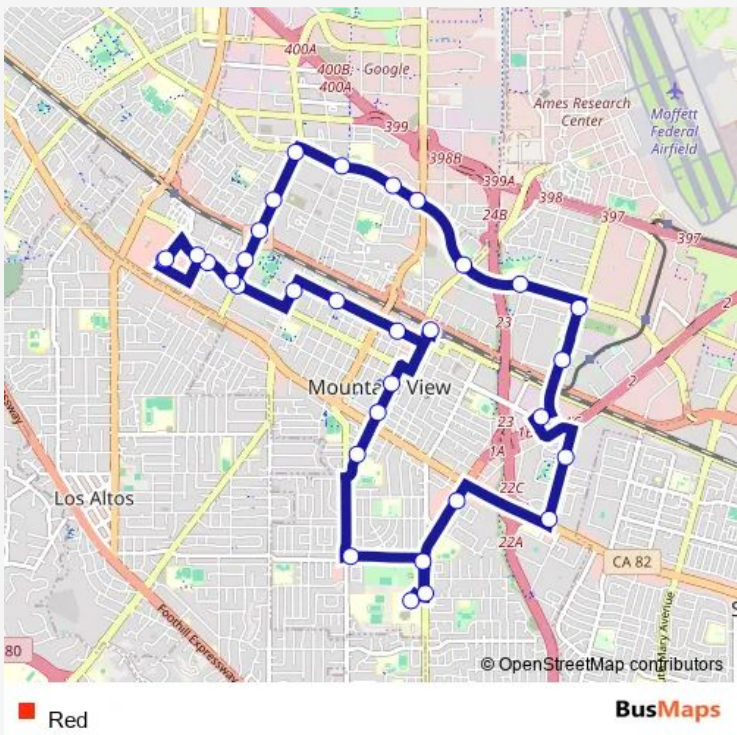

Direction
 San Antonio Center (Depart) — San Antonio Center (Arrive)
 32 stops
[Open route schedule](#)

- San Antonio Center (Depart)
- California/Ortega (Eb)
- California & Rengstorff
- Senior/Teen Center (Nb)
- Villa/Mariposa
- Villa/Franklin (Eb)
- Mountain View Transit Center
- Civic Center (Sb)
- Castro & High School Way
- Graham Middle School (Sb)
- Cuesta/Miramonte (Eb)
- Grant/Cuesta
- El Camino Hospital
- Grant/Eunice
- Grant Road (Nb)
- El Camino Real/Sylvan (Nb)
- Sylvan Park (Nb)
- Whisman/Dana (Nb)
- Whisman Station (Nb)
- Whisman/Middlefield (Nb)
- Middlefield/Easy (Wb)

Route schedule
 San Antonio Center (Depart) — San Antonio Center (Arrive)

Monday	07:00-18:05
Tuesday	07:00-18:05
Wednesday	07:00-18:05
Thursday	07:00-18:05
Friday	07:00-18:05
Saturday	—
Sunday	—

Route info
 Direction: San Antonio Center (Depart)
 Stops: 32
 Trip Duration: 1 hour 1 min

Middlefield/Moffett (Wb)

Shoreline/Middlefield #1 (Eb)

Middlefield/San Pierre (Wb)

Crittenden Middle School (Wb)

Rengstorff/Middlefield (Sb)

Rengstorff/Montecito (Sb)

Rengstorff/Central Expressway (Sb)

Community Center (Sb)

California/Rengstorff (Wb)

California/Ortega (Wb)

San Antonio Center (Arrive)

Red Bus time schedules and route maps are available in an offline PDF at busmaps.com. Use the busmaps.com website to see live bus times, train schedule or subway schedule, and step-by-step directions for all public transit in Redwood City