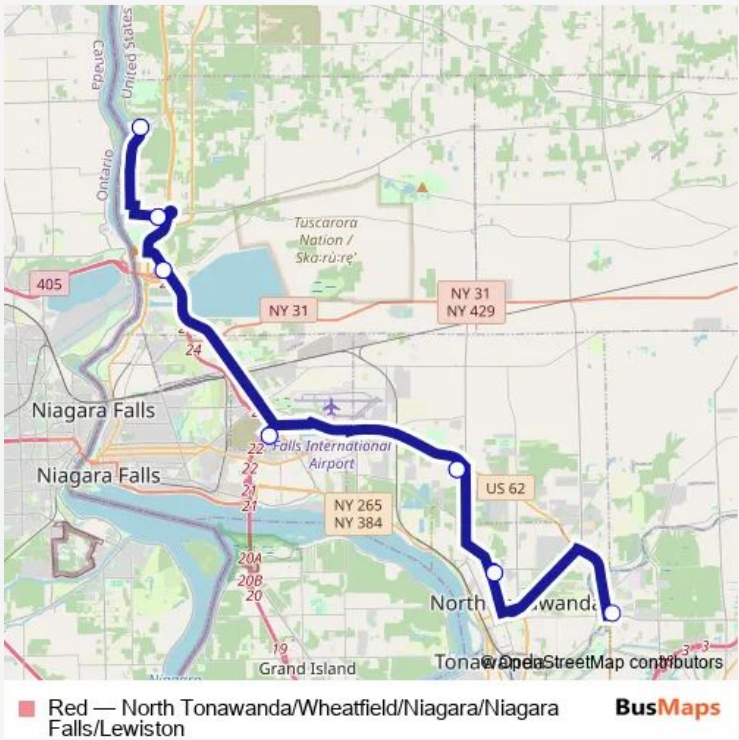

Bus Red North Tonawanda/Wheatfield/Niagara/Niagara Falls/Lewiston

[Go to website](#)

Direction
 Lower River Rd & Pletcher Rd — Lower River Rd & Pletcher Rd

13 stops

[Open route schedule](#)

- Lower River Rd & Pletcher Rd
- Academy Park
- St. Mary's Hospital Lewiston
- Fashion Outlets
- Wheatfield Sr. Ctr
- Mid-City Plaza
- Niagara Falls Blvd & E Robinson Rd
- Mid-City Plaza
- Wheatfield Sr. Ctr
- Fashion Outlets
- St. Mary's Hospital Lewiston
- Academy Park
- Lower River Rd & Pletcher Rd

Route schedule
 Lower River Rd & Pletcher Rd — Lower River Rd & Pletcher Rd

Monday	06:00-15:30
Tuesday	06:00-15:30
Wednesday	06:00-15:30
Thursday	06:00-15:30
Friday	06:00-15:30
Saturday	—
Sunday	—

Route info

Direction: Lower River Rd & Pletcher Rd

Stops: 13

Trip Duration: 1 hour 57 min

Red Bus time schedules and route maps are available in an offline PDF at busmaps.com. Use the busmaps.com website to see live bus times, train schedule or subway schedule, and step-by-step directions for all public transit in

The schedule is provided in the local timezone. Times with "(+1)" indicate departures on the next day.

PDF file created on 2025-01-16

2024 BusMaps.com - All Rights Reserved