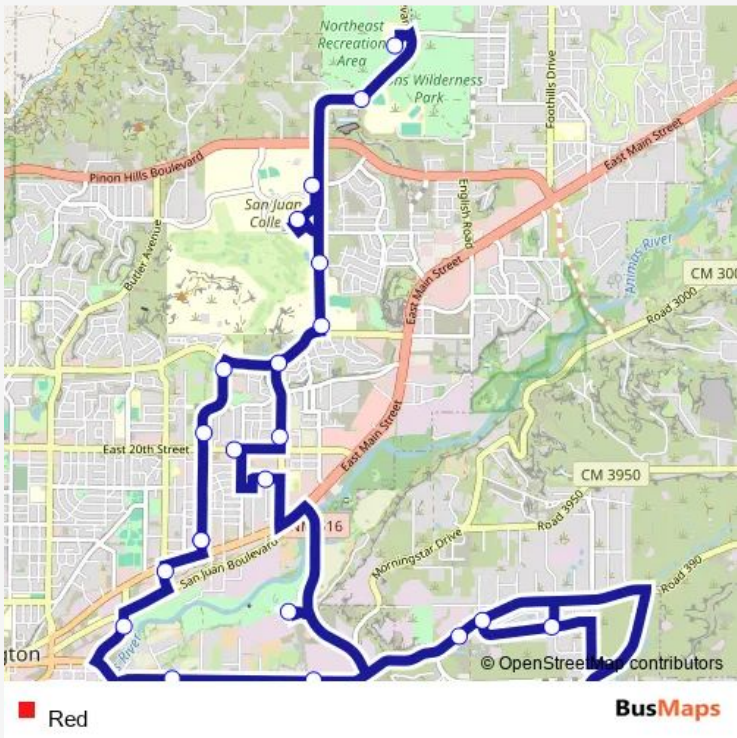

Direction
Orchard Plaza — Orchard Plaza

23 stops

[Open route schedule](#)

- Orchard Plaza
- Library Farmington Ave
- Farmington Ave & 30th
- La Mesa Chiropractic
- 30th & College
- Victoria Way/ College Blvd
- Blm
- Piedra Vista High School
- San Juan College Quality Center
- San Juan College Library
- San Juan Apartments
- N. Fairview Ave (Farmington Post Office)
- Eaton Village Apartments
- N. Browning Parkway (Moc)
- Dollar General
- Wildflower Pkwy. & Yarrow Trl
- Wildflower Pkwy & Desert Rose Trl
- Detention Center
- Southside River Rd. & Hutton
- Southside River Rd. & Dekalb
- Berg Park Access & Scott Ave

Route schedule
Orchard Plaza — Orchard Plaza

Monday	07:35-17:35
Tuesday	07:35-17:35
Wednesday	07:35-17:35
Thursday	07:35-17:35
Friday	07:35-17:35
Saturday	—
Sunday	—

Route info

Direction: Orchard Plaza

Stops: 23

Trip Duration: 1 hour 0 min

Arbys E Main St & Sullivan Ave

Orchard Plaza

Red Bus time schedules and route maps are available in an offline PDF at busmaps.com. Use the busmaps.com website to see live bus times, train schedule or subway schedule, and step-by-step directions for all public transit in Aztec

The schedule is provided in the local timezone. Times with "(+1)" indicate departures on the next day.

PDF file created on 2025-02-26

2024 BusMaps.com - All Rights Reserved