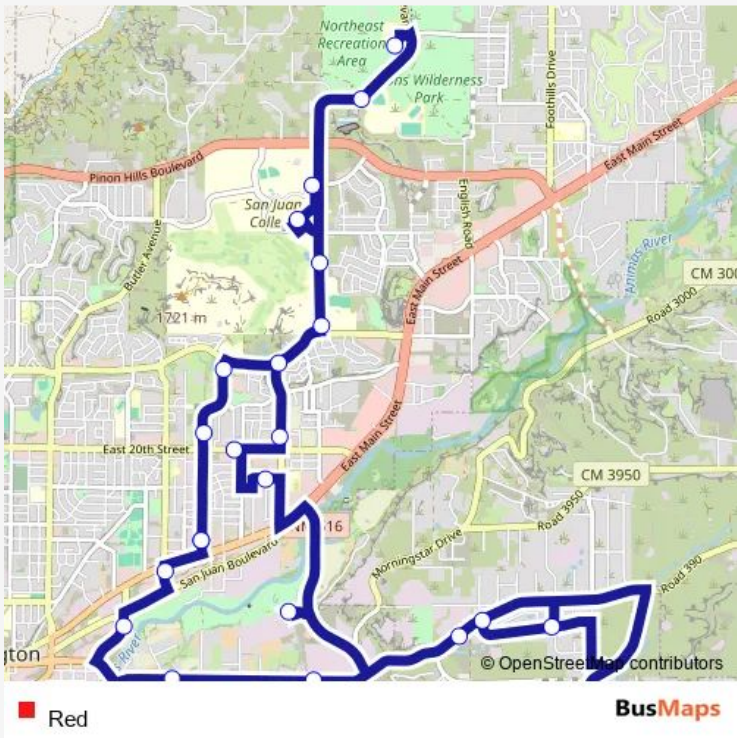

**Direction**  
Orchard Plaza — Orchard Plaza

23 stops

[Open route schedule](#)

- Orchard Plaza
- Library Farmington Ave
- Farmington Ave & 30th
- La Mesa Chiropractic
- 30th & College
- Victoria Way/ College Blvd
- Blm
- Piedra Vista High School
- San Juan College Quality Center
- San Juan College Library
- San Juan Apartments
- N. Fairview Ave (Farmington Post Office)
- Eaton Village Apartments
- N. Browning Parkway (Moc)
- Dollar General
- Wildflower Pkwy. & Yarrow Trl
- Wildflower Pkwy & Desert Rose Trl
- Detention Center
- Southside River Rd. & Hutton
- Southside River Rd. & Dekalb
- Berg Park Access & Scott Ave

Route schedule  
Orchard Plaza — Orchard Plaza

Monday	07:35-17:35
Tuesday	07:35-17:35
Wednesday	07:35-17:35
Thursday	07:35-17:35
Friday	07:35-17:35
Saturday	—
Sunday	—

Route info

Direction: Orchard Plaza

Stops: 23

Trip Duration: 1 hour 0 min

Arbys E Main St & Sullivan Ave

Orchard Plaza

Red Bus time schedules and route maps are available in an offline PDF at [busmaps.com](https://busmaps.com). Use the [busmaps.com](https://busmaps.com) website to see live bus times, train schedule or subway schedule, and step-by-step directions for all public transit in Aztec

The schedule is provided in the local timezone. Times with "(+1)" indicate departures on the next day.

PDF file created on 2025-01-16

2024 BusMaps.com - All Rights Reserved