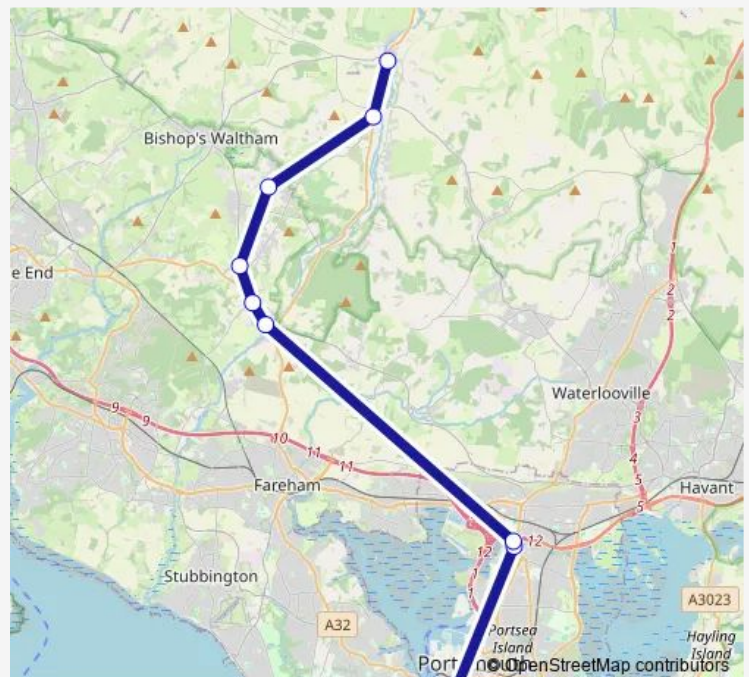

Hilsea Lido

The Square

Redhill Crossroads

Church Road

Technology College

Park Lane

Corhampton Park

Route schedule

Cambridge Junction — Corhampton Park

Monday	—
Tuesday	16:04
Wednesday	16:04
Thursday	16:04
Friday	16:04
Saturday	—
Sunday	—

Route info

Direction: Cambridge Junction

Stops: 9

Trip Duration: 0 hour 48 min

■ Red

Direction

Corhampton Park — Cambridge Junction

6 stops

[Open route schedule](#)

Corhampton Park

Technology College

Curdrige Lane

Church Road

Redhill Crossroads

Cambridge Junction

Route schedule

Corhampton Park — Cambridge Junction

Monday	—
Tuesday	07:27
Wednesday	07:27
Thursday	07:27
Friday	07:27
Saturday	—
Sunday	—

Route info

Direction: Corhampton Park