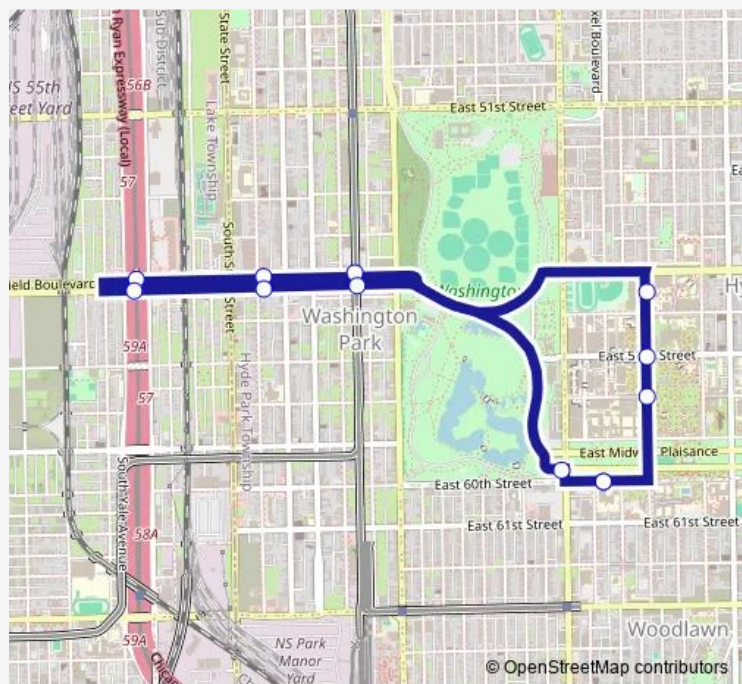

Bus Red Red Line/Arts Block

[Go to website](#)

Direction
 Logan Center for Arts — Logan Center for Arts

12 stops

[Open route schedule](#)

- Logan Center for Arts
- Institute for Study of Ancient Cultures
- Ellis/57th
- Smart Museum of Arts
- Garfield Green Line Station
- Garfield & Wabash (Wb)
- Garfield Red Line Station (Wb)
- Garfield Red Line Station (Eb)
- Garfield & Wabash (Eb)
- Washington Park Arts Incubator
- Midway Plaisance & Cottage Grove
- Logan Center for Arts

Route schedule

Logan Center for Arts — Logan Center for Arts

Monday	06:30-21:00
Tuesday	06:30-21:00
Wednesday	06:30-21:00
Thursday	06:30-21:00
Friday	06:30-21:00
Saturday	—
Sunday	—

Route info

Direction: Logan Center for Arts

Stops: 12

Trip Duration: 0 hour 15 min

Red Bus time schedules and route maps are available in an offline PDF at busmaps.com. Use the busmaps.com website to see live bus times, train schedule or subway schedule, and step-by-step directions for all public transit in Chicago