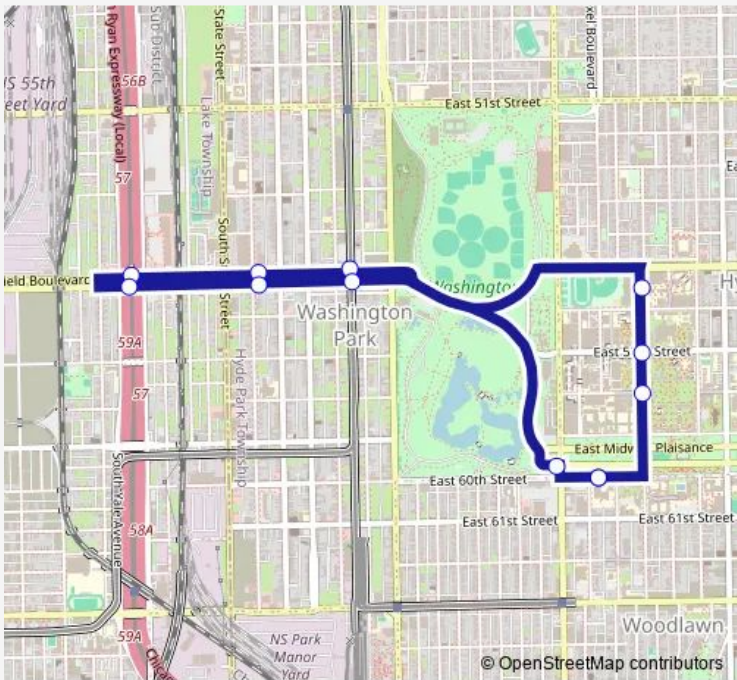

Bus RED Red Line/Arts Block

[Go to website](#)

Direction
 Logan Center for Arts — Logan Center for Arts

12 stops

[Open route schedule](#)

- Logan Center for Arts
- Institute for Study of Ancient Cultures
- Ellis/57th
- Smart Museum of Arts
- Garfield Green Line Station
- Garfield & Wabash (Wb)
- Garfield Red Line Station (Wb)
- Garfield Red Line Station (Eb)
- Garfield & Wabash (Eb)
- Washington Park Arts Incubator
- Midway Plaisance & Cottage Grove
- Logan Center for Arts

Route schedule

Logan Center for Arts — Logan Center for Arts

Monday	06:30-21:00
Tuesday	06:30-21:00
Wednesday	06:30-21:00
Thursday	06:30-21:00
Friday	06:30-21:00
Saturday	—
Sunday	—

Route info

Direction: Logan Center for Arts

Stops: 12

Trip Duration: 0 hour 15 min

RED — Red Line/Arts Block BusMaps

RED Bus time schedules and route maps are available in an offline PDF at busmaps.com. Use the busmaps.com website to see live bus times, train schedule or subway schedule, and step-by-step directions for all public transit in Chicago