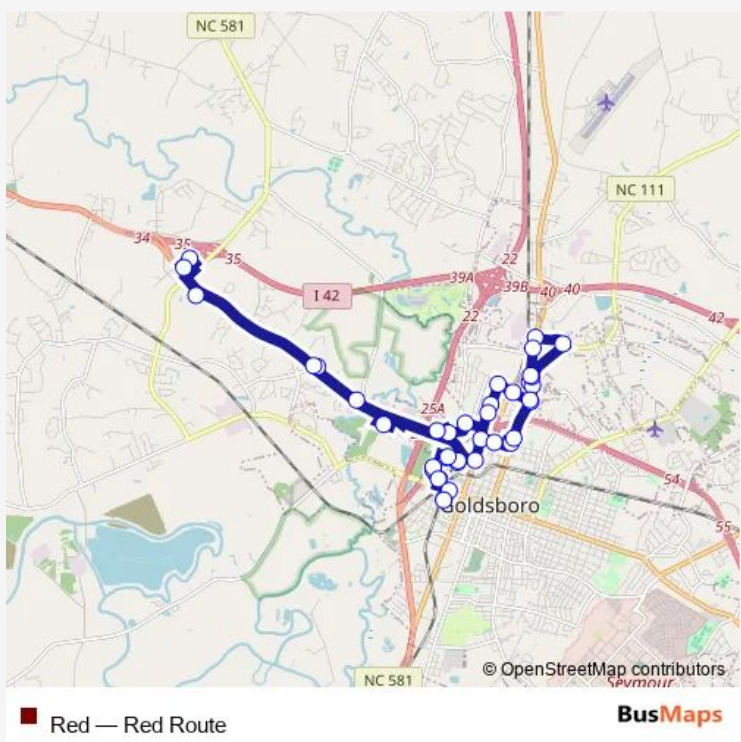

Bus Red Red Route

[Go to website](#)

Direction
 Transfer Center — Transfer Center
 39 stops
[Open route schedule](#)

- Transfer Center
- Alabama @ Oak (Ob)
- Oak @ Dupont (Ob)
- Holly @ Alabama (Ob)
- Holly @ Franklin Bakery (Ob)
- George @ Grantham
- George @ Fussell
- Dollar General
- Swan @ Center
- Freeman @ William
- William @ Brogden
- William @ Hooks River
- William @ Orange
- William @ Patetown
- Patetown @ Industry
- Industry @ William
- William @ Fedelon
- William @ Orange
- Hooks River @ William
- Hooks River @ US 117
- George @ Hooks River

Route schedule
 Transfer Center — Transfer Center

Monday	05:30-17:30
Tuesday	05:30-17:30
Wednesday	05:30-17:30
Thursday	05:30-17:30
Friday	05:30-17:30
Saturday	09:30-17:30
Sunday	—

Route info
 Direction: Transfer Center
 Stops: 39
 Trip Duration: 0 hour 55 min

Red — Red Route BusMaps

George @ Excell Linde 1

George @ Excell Linde 2

Florida @ A

Paul @ Dmv

Elizabeth @ Bojangles

US 70 @ Mcdonalds

US 70 @ Service Road

Alabama @ Oak (Ib)

Carolina @ Ash

Transfer Center

Red Bus time schedules and route maps are available in an offline PDF at busmaps.com. Use the busmaps.com website to see live bus times, train schedule or subway schedule, and step-by-step directions for all public transit in Goldsboro