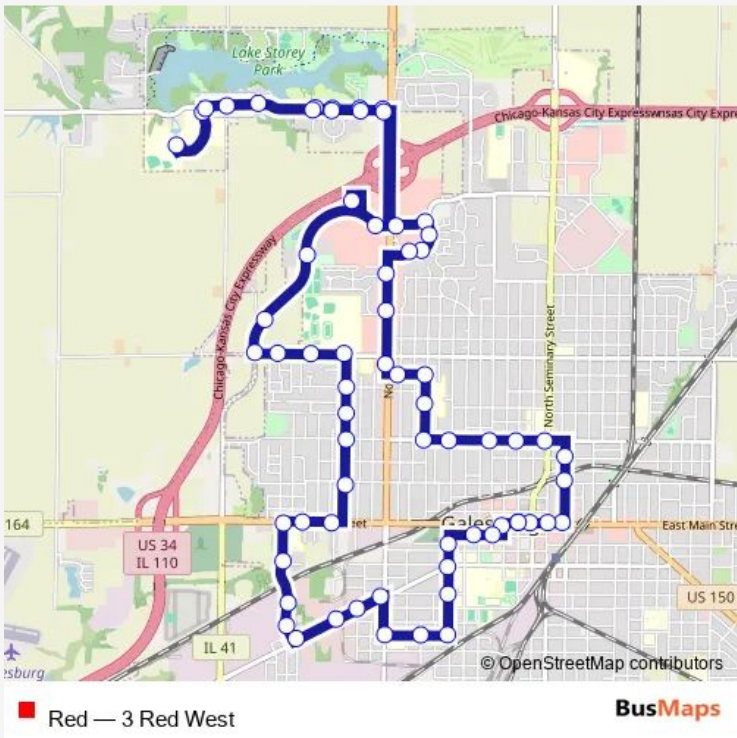

**Bus Red 3 Red West**

[Go to website](#)

**Direction**  
 E Main St and N Prairie St — E Main St and N Prairie St  
 67 stops  
[Open route schedule](#)

- E Main St and N Prairie St
- S Cherry St and E Main St
- E Simmons St and S Broad St
- Mary Allen West Apartments
- S Academy St and Cross St
- S Academy St and Monmouth Blvd
- S Academy St and W Brooks St
- W 2nd St and S Academy St
- W 2nd St and Abingdon St
- W 2nd St and S Henderson St
- Monmouth Blvd and S Henderson St
- Galesburg Transit Offices
- 1105 Monmouth Blvd
- Monmouth Blvd and McClure St
- McClure St and Coulter Ave
- 519 McClure St
- McClure St and Mcknight St
- McClure St and W Main St
- W Main St and S Pleasant Ave
- W Main St and Dieterich Ave
- N Hawkinson Ave and W North St

**Route schedule**  
 E Main St and N Prairie St — E Main St and N Prairie St

Monday	07:00-17:00
Tuesday	07:00-17:00
Wednesday	07:00-17:00
Thursday	07:00-17:00
Friday	07:00-17:00
Saturday	07:00-17:00
Sunday	—

**Route info**  
 Direction: E Main St and N Prairie St  
 Stops: 67  
 Trip Duration: 1 hour 0 min

N Hawkinson Ave and W Losey St

N Hawkinson Ave and Spruce Ave

N Hawkinson Ave and Frank St

W Fremont St and N Hawkinson Ave

Knox County Health Department

W Fremont St and Tamarind Dr

W Fremont St and W Carl Sandburg Dr

Parkway Estates Apartments

Knox County Family Ymca

Target

W Carl Sandburg Dr and Centel Dr

S Lake Storey Rd and N Henderson St