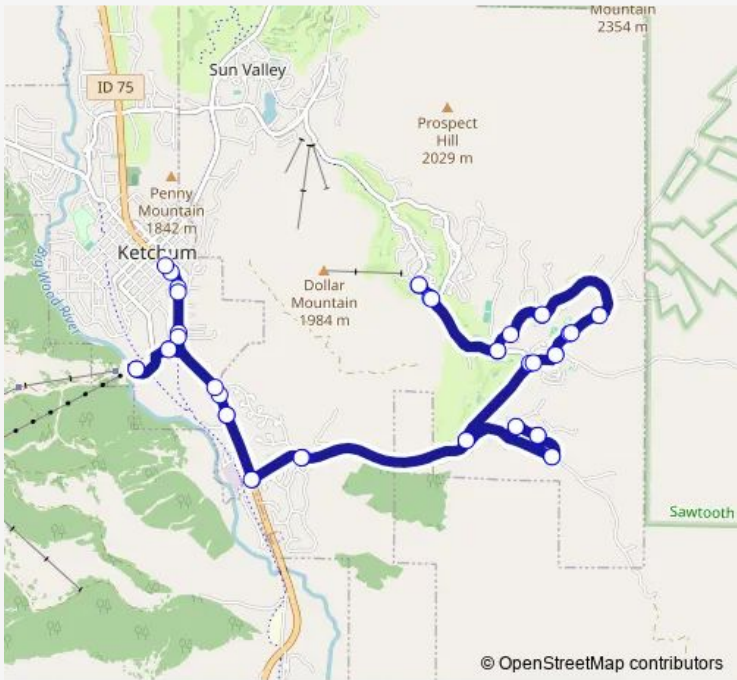

Bus Red Red_Elkhorn-River Run

[Go to website](#)

Direction
 Elkhorn Springs S — Elkhorn Springs N
 43 stops
[Open route schedule](#)

- Elkhorn Springs S
- Summit Condos S
- Morning Star Rd and Elkhorn Rd S
- Sun Pointe E
- Morning Star and Syringa S
- Morning Star-Parker Gulch W
- Morning Star-Harker Center-W
- Morning Star-Ranch Clubhouse W
- Lower Ranch Ne
- Twin Creeks-Mayleaf S
- Twin Creeks-Bluebell Se
- Twin Creeks-Lupine Ne
- Juniper and Elkhorn Rd Ne
- Lane Ranch N
- Elkhorn Rd and Hwy 75 Ne
- Mountain View Grocery
- Weyyakin Dr E
- Serenade Lane and 2nd Ave Ne
- River Run Lifts
- Main and Topaz
- Papa Hemingway's Hideaway

Route schedule
 Elkhorn Springs S — Elkhorn Springs N

Monday	08:30
Tuesday	08:30
Wednesday	08:30
Thursday	08:30
Friday	08:30
Saturday	08:30
Sunday	08:30

Route info
 Direction: Elkhorn Springs S
 Stops: 43
 Trip Duration: 0 hour 55 min

River & Main St (Kentwood)

Main St and 1st Kentwood N

Sockeye Plaza W

Lifftower Lodge W

River Run Lifts

Serenade Ln & 2nd Ave Sw

Highway 75 & Neil Way

Mountain View Grocery

Elkhorn Rd and Hwy 75 Nw

Lane Ranch S

Juniper and Elkhorn Rd Se

Twin Creeks-Mayleaf S

Twin Creeks-Bluebell Se

Twin Creeks-Lupine Ne

Lower Ranch S

Morning Star-Ranch Clubhouse E