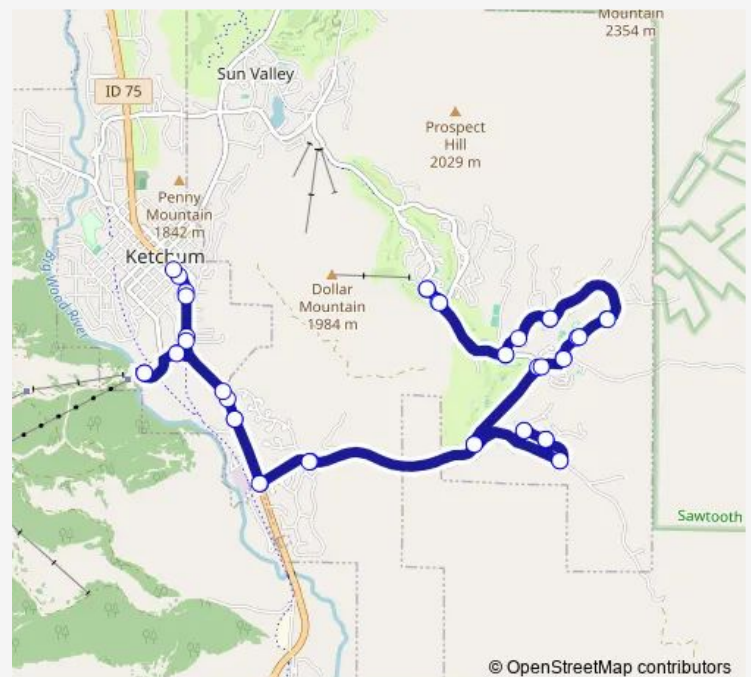

River Run Lifts

Main and Topaz

Papa Hemingway's Hideaway

Route schedule

Elkhorn Springs S — Elkhorn Springs N

Monday 08:30

Tuesday 08:30

Wednesday 08:30

Thursday 08:30

Friday 08:30

Saturday 08:30

Sunday 08:30

Route info

Direction: Elkhorn Springs S

Stops: 43

Trip Duration: 0 hour 55 min

Red — Red_Elkhorn-River Run

River & Main St (Kentwood)

Main St and 1st Kentwood N

Sockeye Plaza W

Lifftower Lodge W

River Run Lifts

Serenade Ln & 2nd Ave Sw

Highway 75 & Neil Way

Mountain View Grocery

Elkhorn Rd and Hwy 75 Nw

Lane Ranch S

Juniper and Elkhorn Rd Se

Twin Creeks-Mayleaf S

Twin Creeks-Bluebell Se

Twin Creeks-Lupine Ne

Lower Ranch S