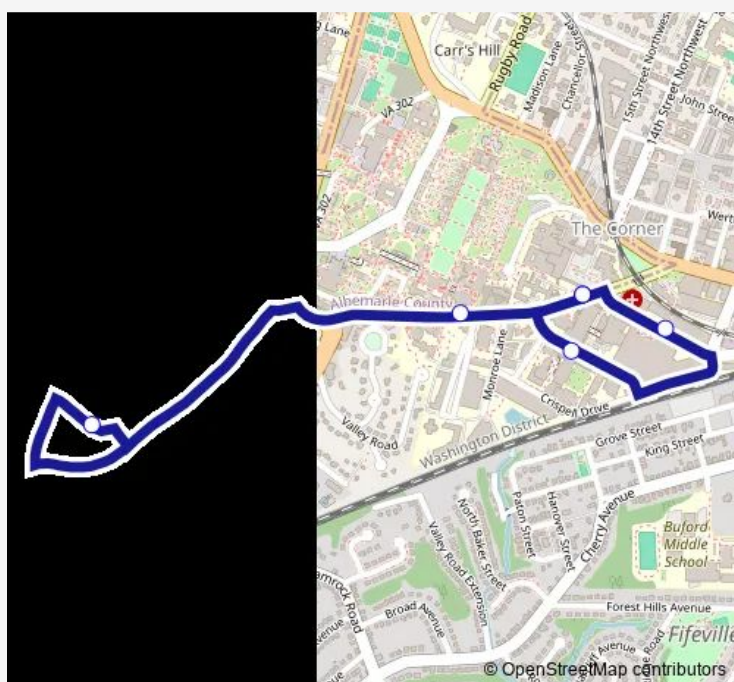

Bus RED Redline

[Go to website](#)

Direction

George Welsh Way @ Scott Stadium — George Welsh Way @ Scott Stadium

6 stops

[Open route schedule](#)

George Welsh Way @ Scott Stadium

Lane Rd @ MR-5

Lee St @ UVA Medical Center

Jefferson Park Ave @ UVA Medical Center

Jefferson Park Ave @ Cabell Hall

George Welsh Way @ Scott Stadium

Route schedule

George Welsh Way @ Scott Stadium — George Welsh Way @ Scott Stadium

Monday	05:00-16:15
Tuesday	05:00-16:15
Wednesday	05:00-16:15
Thursday	05:00-16:15
Friday	05:00-16:15
Saturday	—
Sunday	—

Route info

Direction: George Welsh Way @ Scott Stadium

Stops: 6

Trip Duration: 0 hour 22 min

RED — Redline

Direction

Jefferson Park Ave @ UVA Medical Center — Jefferson Park Ave @ UVA Medical Center

6 stops

[Open route schedule](#)

Jefferson Park Ave @ UVA Medical Center

Jefferson Park Ave @ Cabell Hall