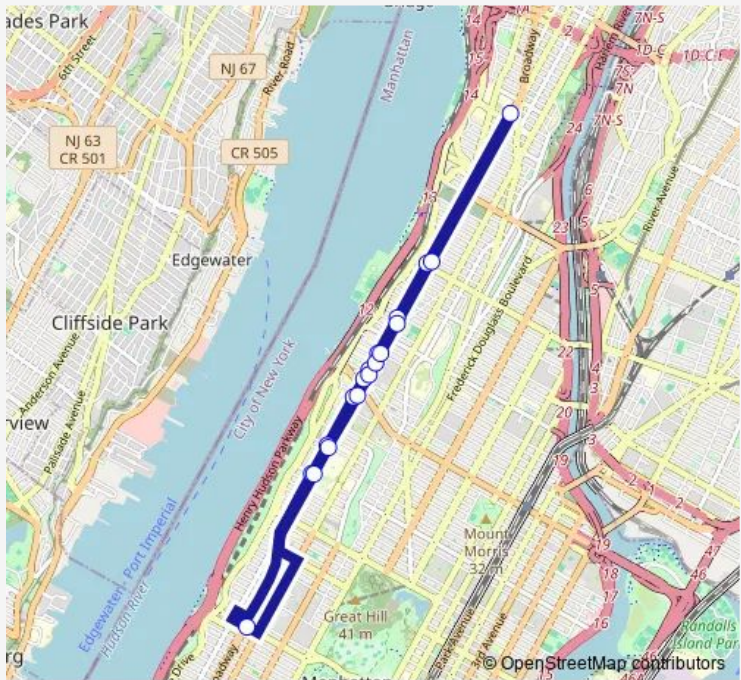

Bus RED Red Line Middy

[Go to website](#)

Direction
MC 166 — 145 N

18 stops

[Open route schedule](#)

- MC 166
- 145 S
- 137 S
- Nash S
- Stude S
- JLG S
- EC S
- 120 S
- 116 S
- 96
- 116 N
- 120 N
- EC N
- JLG N
- Stude N
- Nash N
- 137 N
- 145 N

Route schedule
MC 166 — 145 N

Monday	09:25-15:05
Tuesday	09:25-15:05
Wednesday	09:25-15:05
Thursday	09:25-15:05
Friday	09:25-15:05
Saturday	09:25-15:05
Sunday	—

Route info

Direction: MC 166

Stops: 18

Trip Duration: 0 hour 49 min

■ RED — Red Line Middy **BusMaps**

Direction

MC 166 — HH Pm

15 stops

[Open route schedule](#)

MC 166

145 S

137 S

Wednesday 16:15

Thursday 16:15

Friday 16:15

Saturday 16:15

Sunday —

Route info

Direction: MC 166

Stops: 15