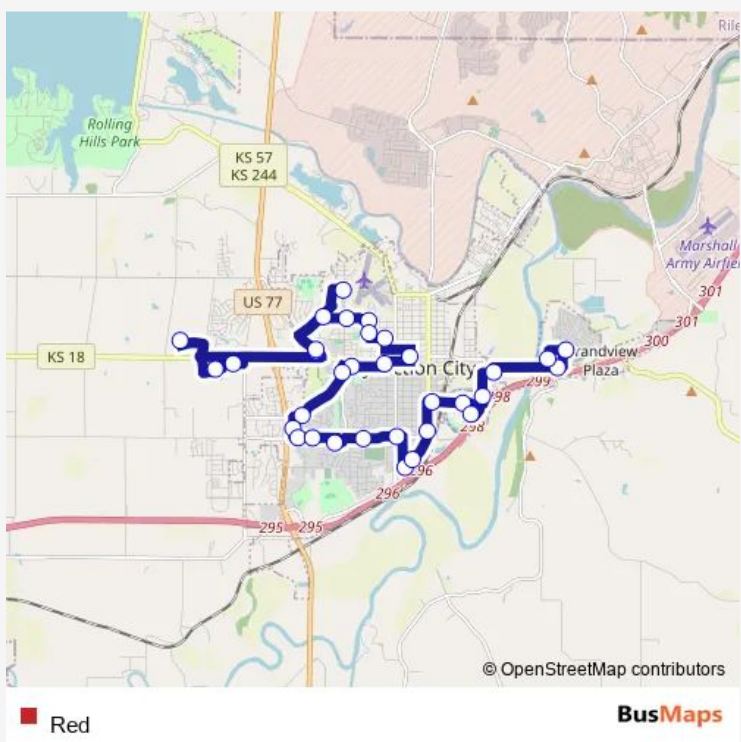

Direction
 Westwood N — Contiental
 33 stops
[Open route schedule](#)

- Westwood N
- Rucker
- Wildcat
- Middle School
- High School
- Rucker
- 14th & Westwood
- 14th & Eisenhower
- 14th & Calhoun
- 12th & Calhoun
- 11th & Webster
- Library
- Dillons
- Goodwill
- Playground Park
- Ymca
- Walmart W/Cloud Cc
- Pawnee
- Ash
- Hospital
- Ash & Garfield

Route schedule
 Westwood N — Contiental

Monday	07:00-17:00
Tuesday	07:00-17:00
Wednesday	07:00-17:00
Thursday	07:00-17:00
Friday	07:00-17:00
Saturday	—
Sunday	—

Route info
 Direction: Westwood N
 Stops: 33
 Trip Duration: 1 hour 1 min

5th & Reynolds

Handy's Gas Station (Gp)

Grandview Police Station

Contiental

Direction

Handy's Gas Station (Gp) — Westwood N

27 stops

[Open route schedule](#)

Saturday —

Sunday —

Route info

Direction: Handy's Gas Station (Gp)

Stops: 27

Trip Duration: 0 hour 40 min

14th & Eisenhower

Westwood N