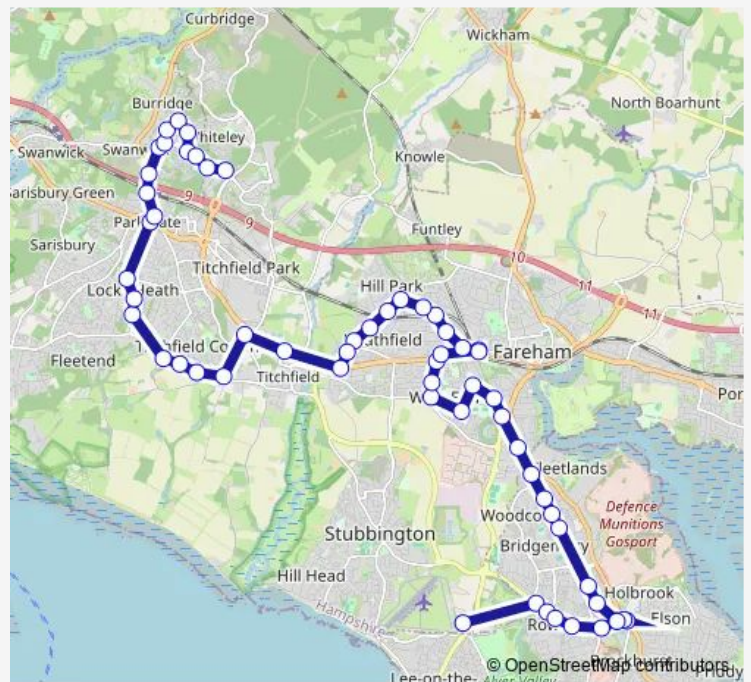

### Route schedule

Solent Hotel — Fareham Cemast

Monday 07:28

Tuesday 07:28

Wednesday 07:28

Thursday 07:28

Friday 07:28

Saturday —

### Route info

Direction: Solent Hotel

Stops: 60

Trip Duration: 1 hour 10 min

■ RED — Solent Hotel - Cemast

St Margarets Roundabout

Mill Lane

Ranvilles Lane

Fareham Cemast

Carisbrooke Road

Edgecombe Crescent

Rowner Crossroads

Rowner Lane

Tichborne Way

Brune Medical Centre

Fort Brockhurst

Timor Close

Buchan Avenue

Hispano Avenue

Primary School

Rookery Avenue

Solent Hotel

RED Bus time schedules and route maps are available in an offline PDF at [busmaps.com](https://busmaps.com). Use the [busmaps.com](https://busmaps.com) website to see live bus times, train schedule or subway schedule, and step-by-step directions for all public transit in Portsmouth